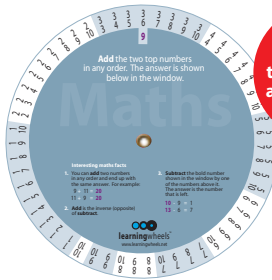

Learn how to tell the time

Maths – Add and subtract.

Maths – Multiply and divide.

Learningwheels® are bestselling products which have been designed by teachers to help support children with their learning at home and in the classroom. Currently over 400 schools in the UK use learningwheels®, as well as them being used in many homes across the UK.