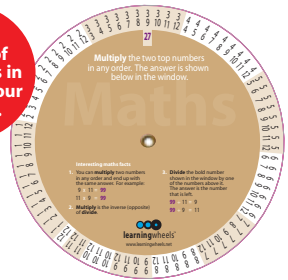

Learn how to tell the time

Maths – Add and subtract.

Maths – Multiply and divide.

Learningwheels® are bestselling products which have been designed by teachers to help support children with their learning at home and in the classroom. Currently over 400 schools in the UK use learningwheels®, as well as them being used in many homes across the UK.