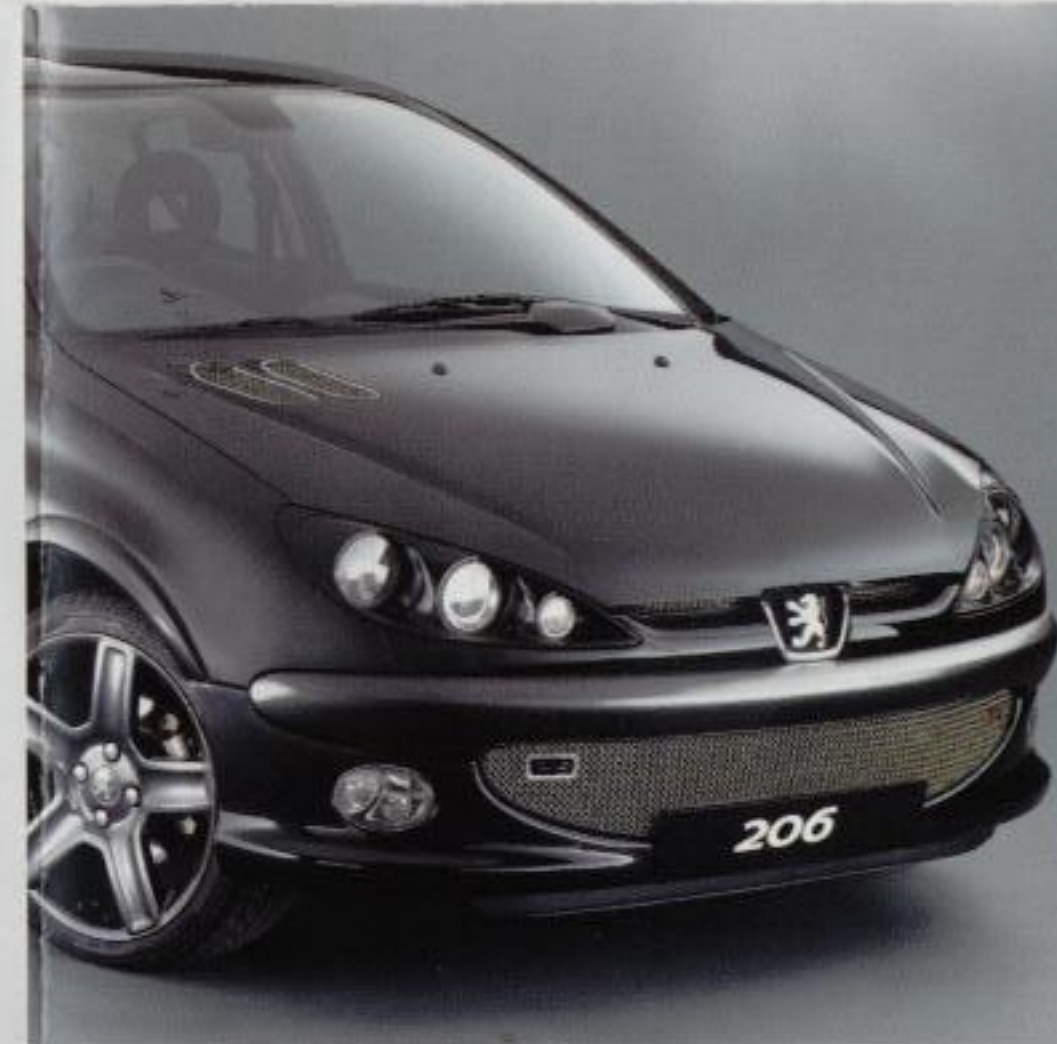

Even a car as stylish as the 206...