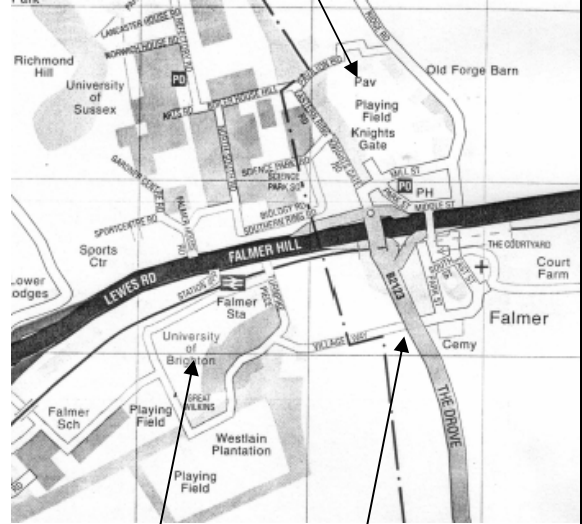

**BRAYPOOL**

Entrance/Exit to Braypool via Braypool Lane, signposted RSPCA

**PATCHAM PLACE** – U.9 Training Ground (Entrance opposite Black Lion Hotel)

**Sussex University Cricket Ground**  
Entrance via Mill Road/Old Forge Barn

**Outdoor Nets** (Behind Racquets Club)

Entrance from B2123 into Brighton University via Village Way