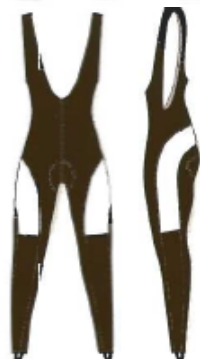

lycra

- > braces of the "sport" shorts in Eyelet fabric
- > also available in children's sizes 8/10/12 years of age
- > children's size braces also in Eyelet fabric
- > comfortable fit

52106

caro

52105

Long Temp Control trousers

- > comfortable fit
- > extremely elastic
- > controlled temperature

53408

- > shammy option
- > also available in children's sizes 8/10/12 years of age

53409

Knee-length shorts with Temp Control braces and shammy

- > comfortable fit
- > extremely elastic
- > controlled temperature
- > standard shammy
- > also available in children's sizes 8/10/12 years of age

54408

Lange broek bretel Temp Control

- > comfortable fit
- > extremely elastic
- > gecontroleerde temperatuur
- > tight-fitting

53508

- > shammy option
- > also available in children's sizes 8/10/12 years of age

53509