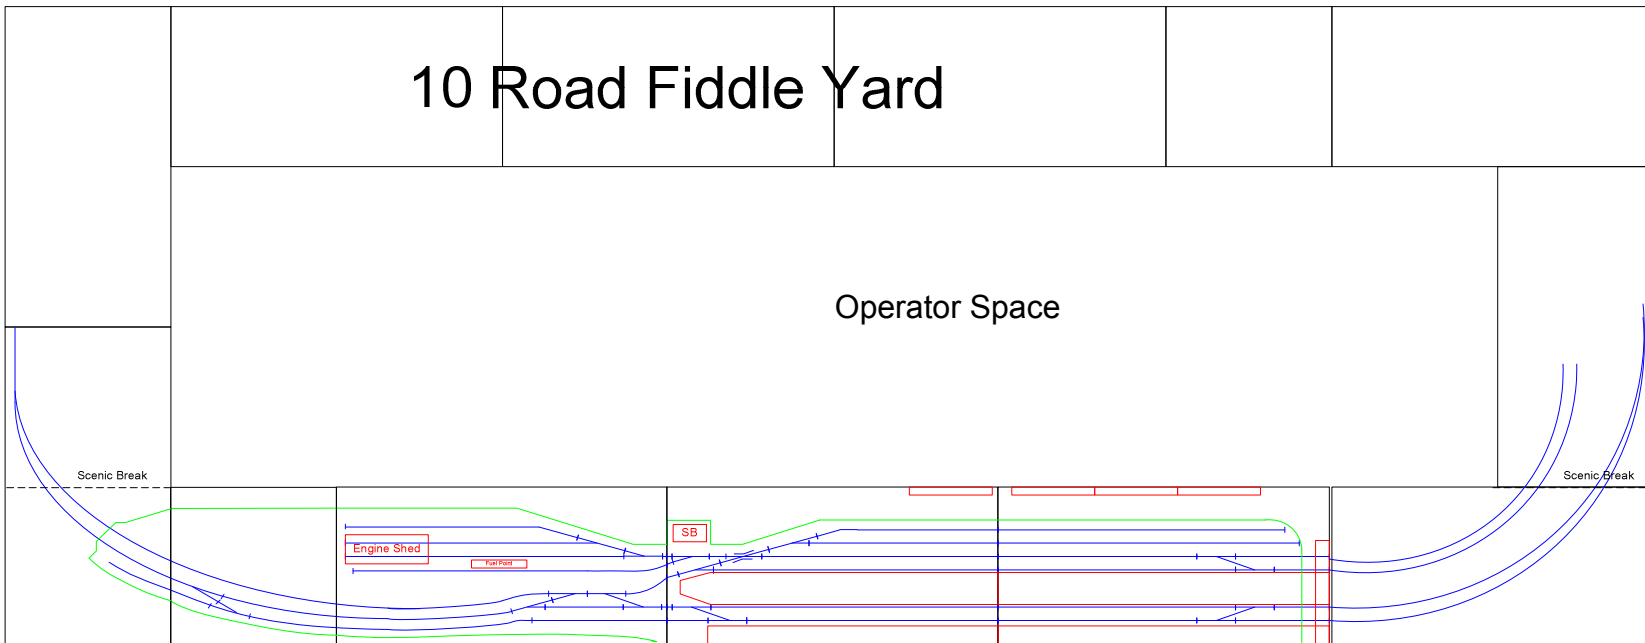

# 10 Road Fiddle Yard

Operator Space

16' Terminus Station Format

# 10 Road Fiddle Yard

Operator Space

20' Through Station Format