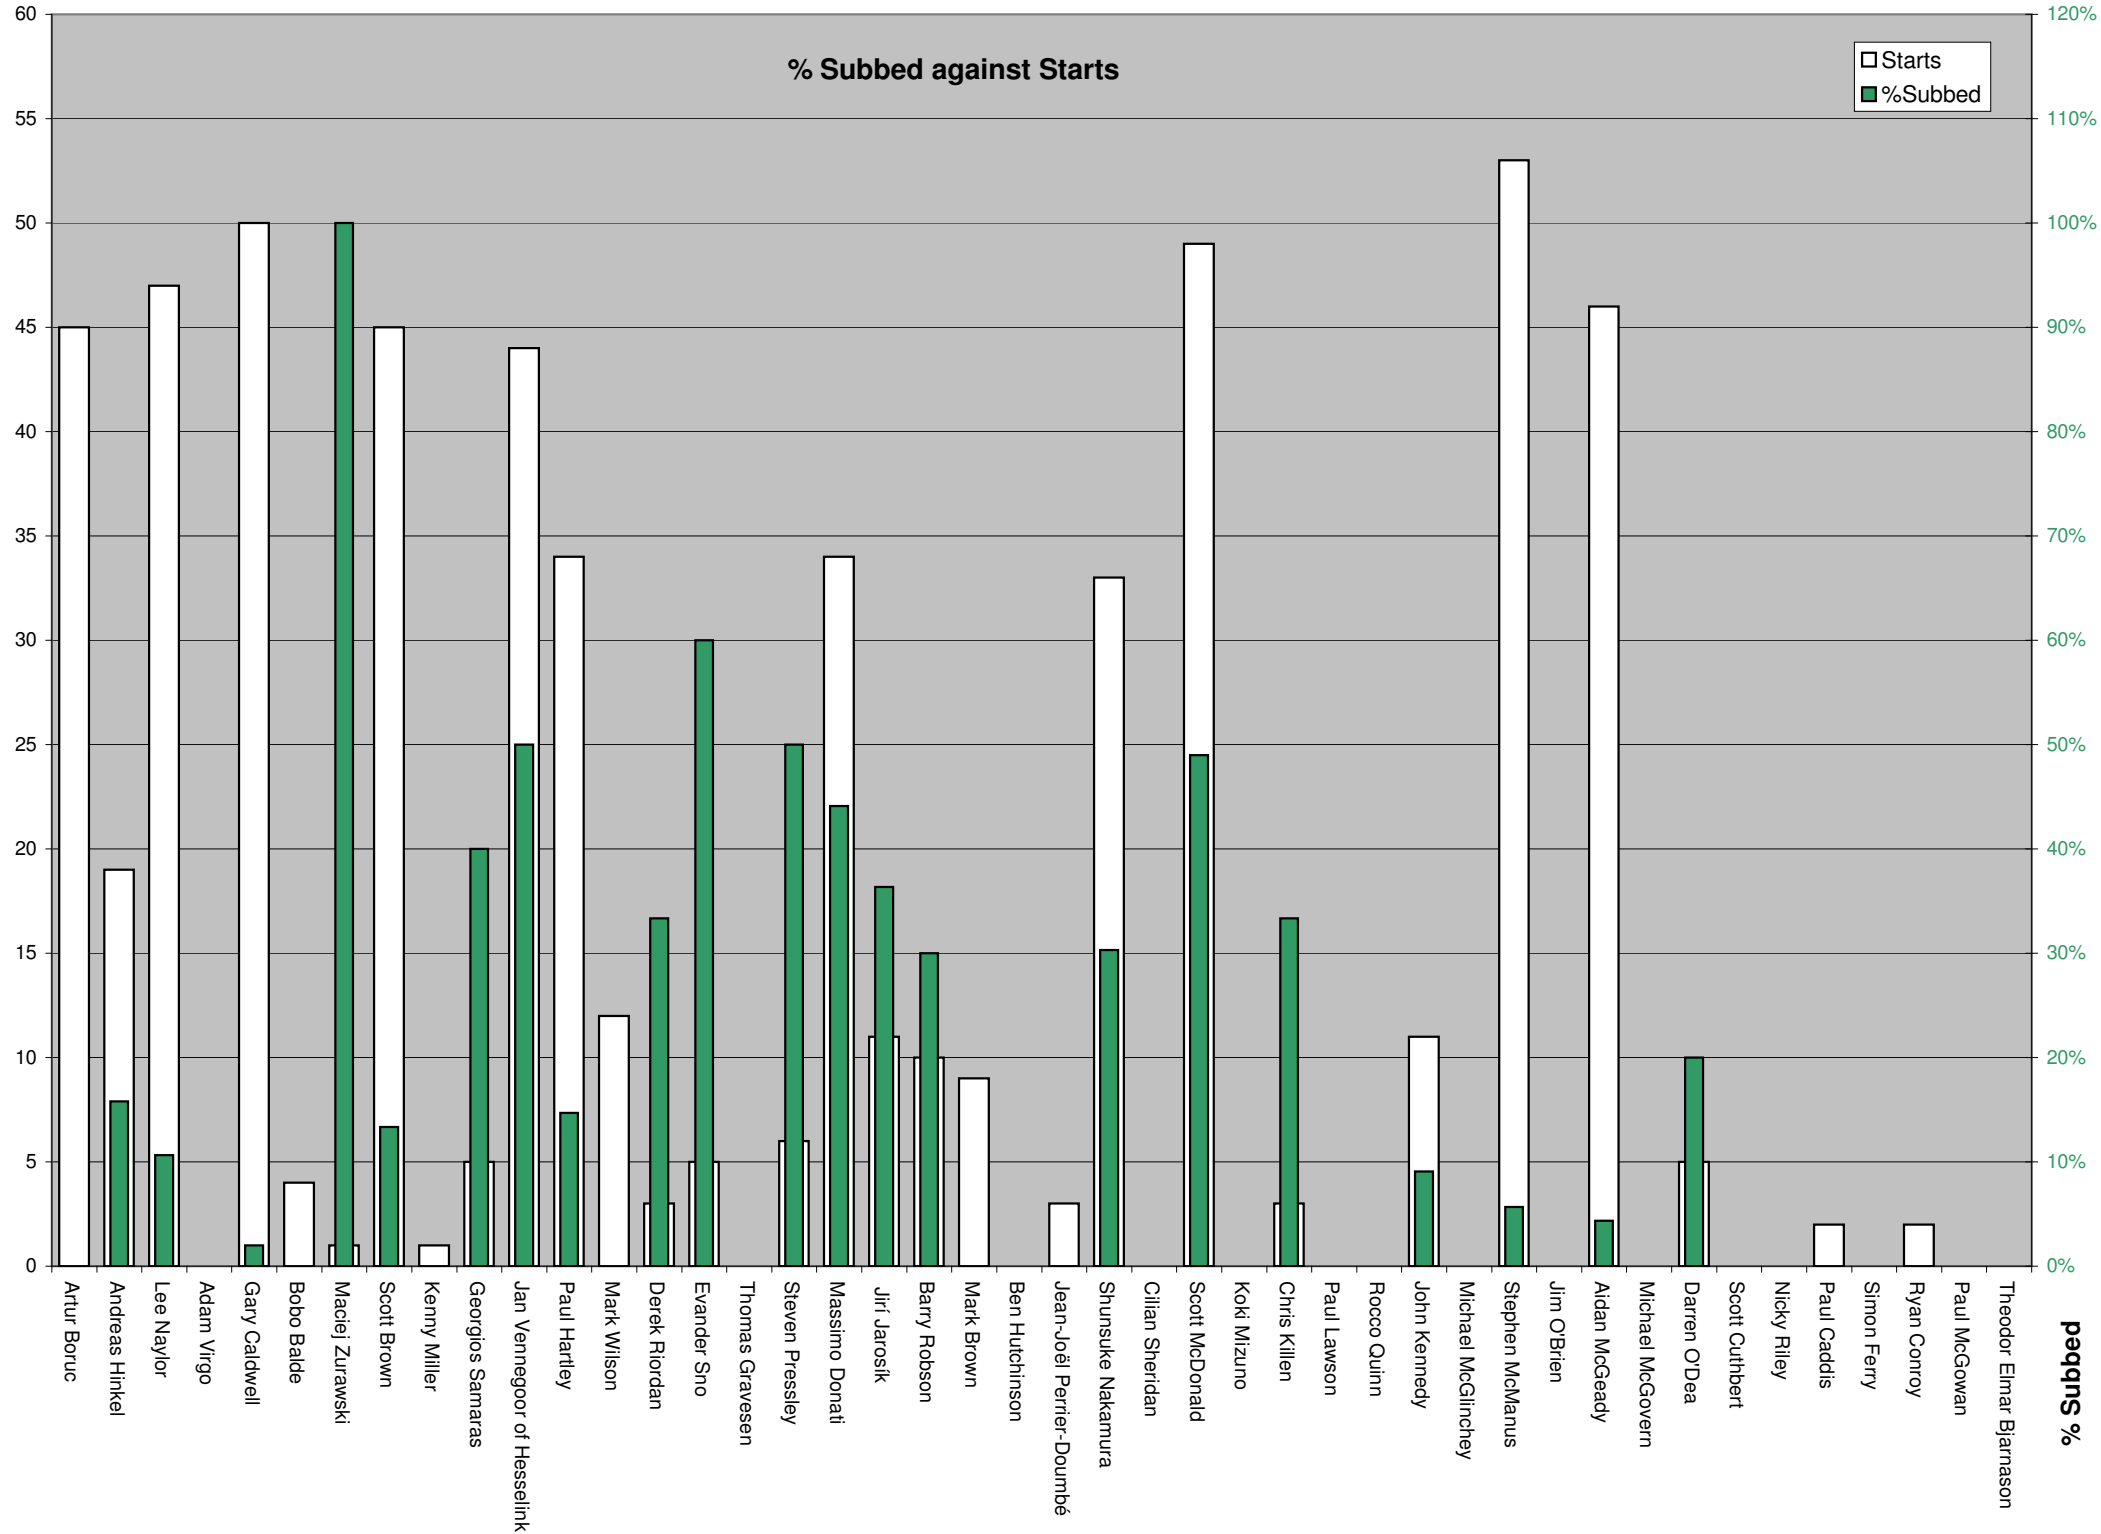

% Subbed against Starts

Starts
%Subbed

peqps %