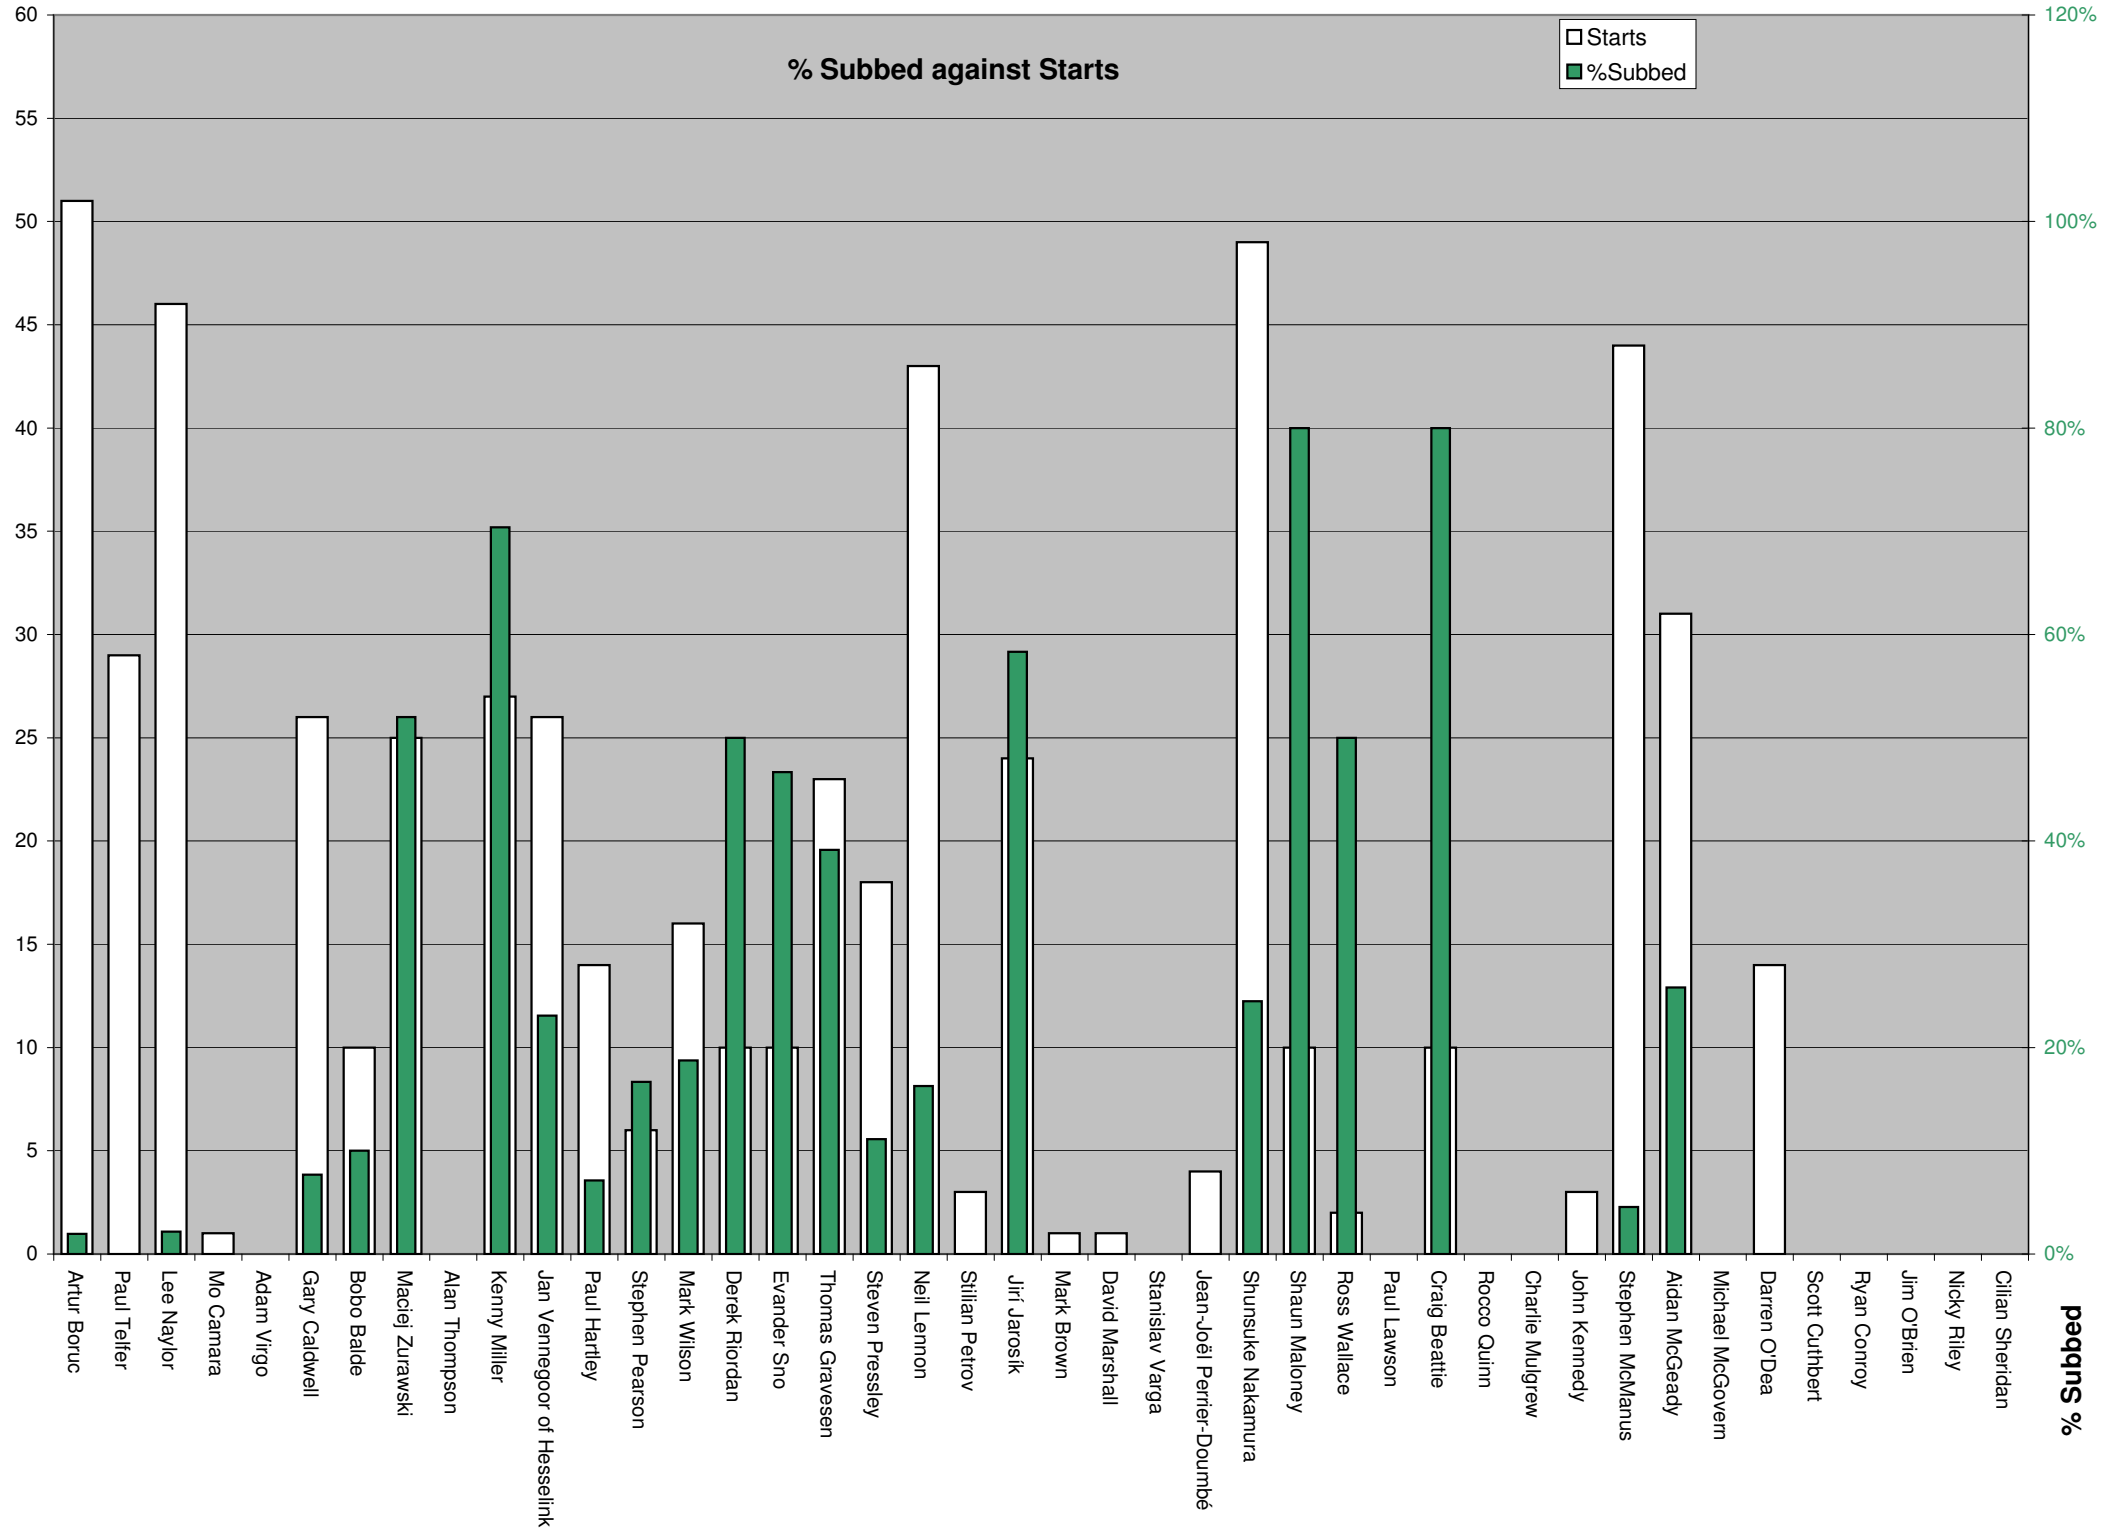

% Subbed against Starts

Starts
%Subbed

peqpus %