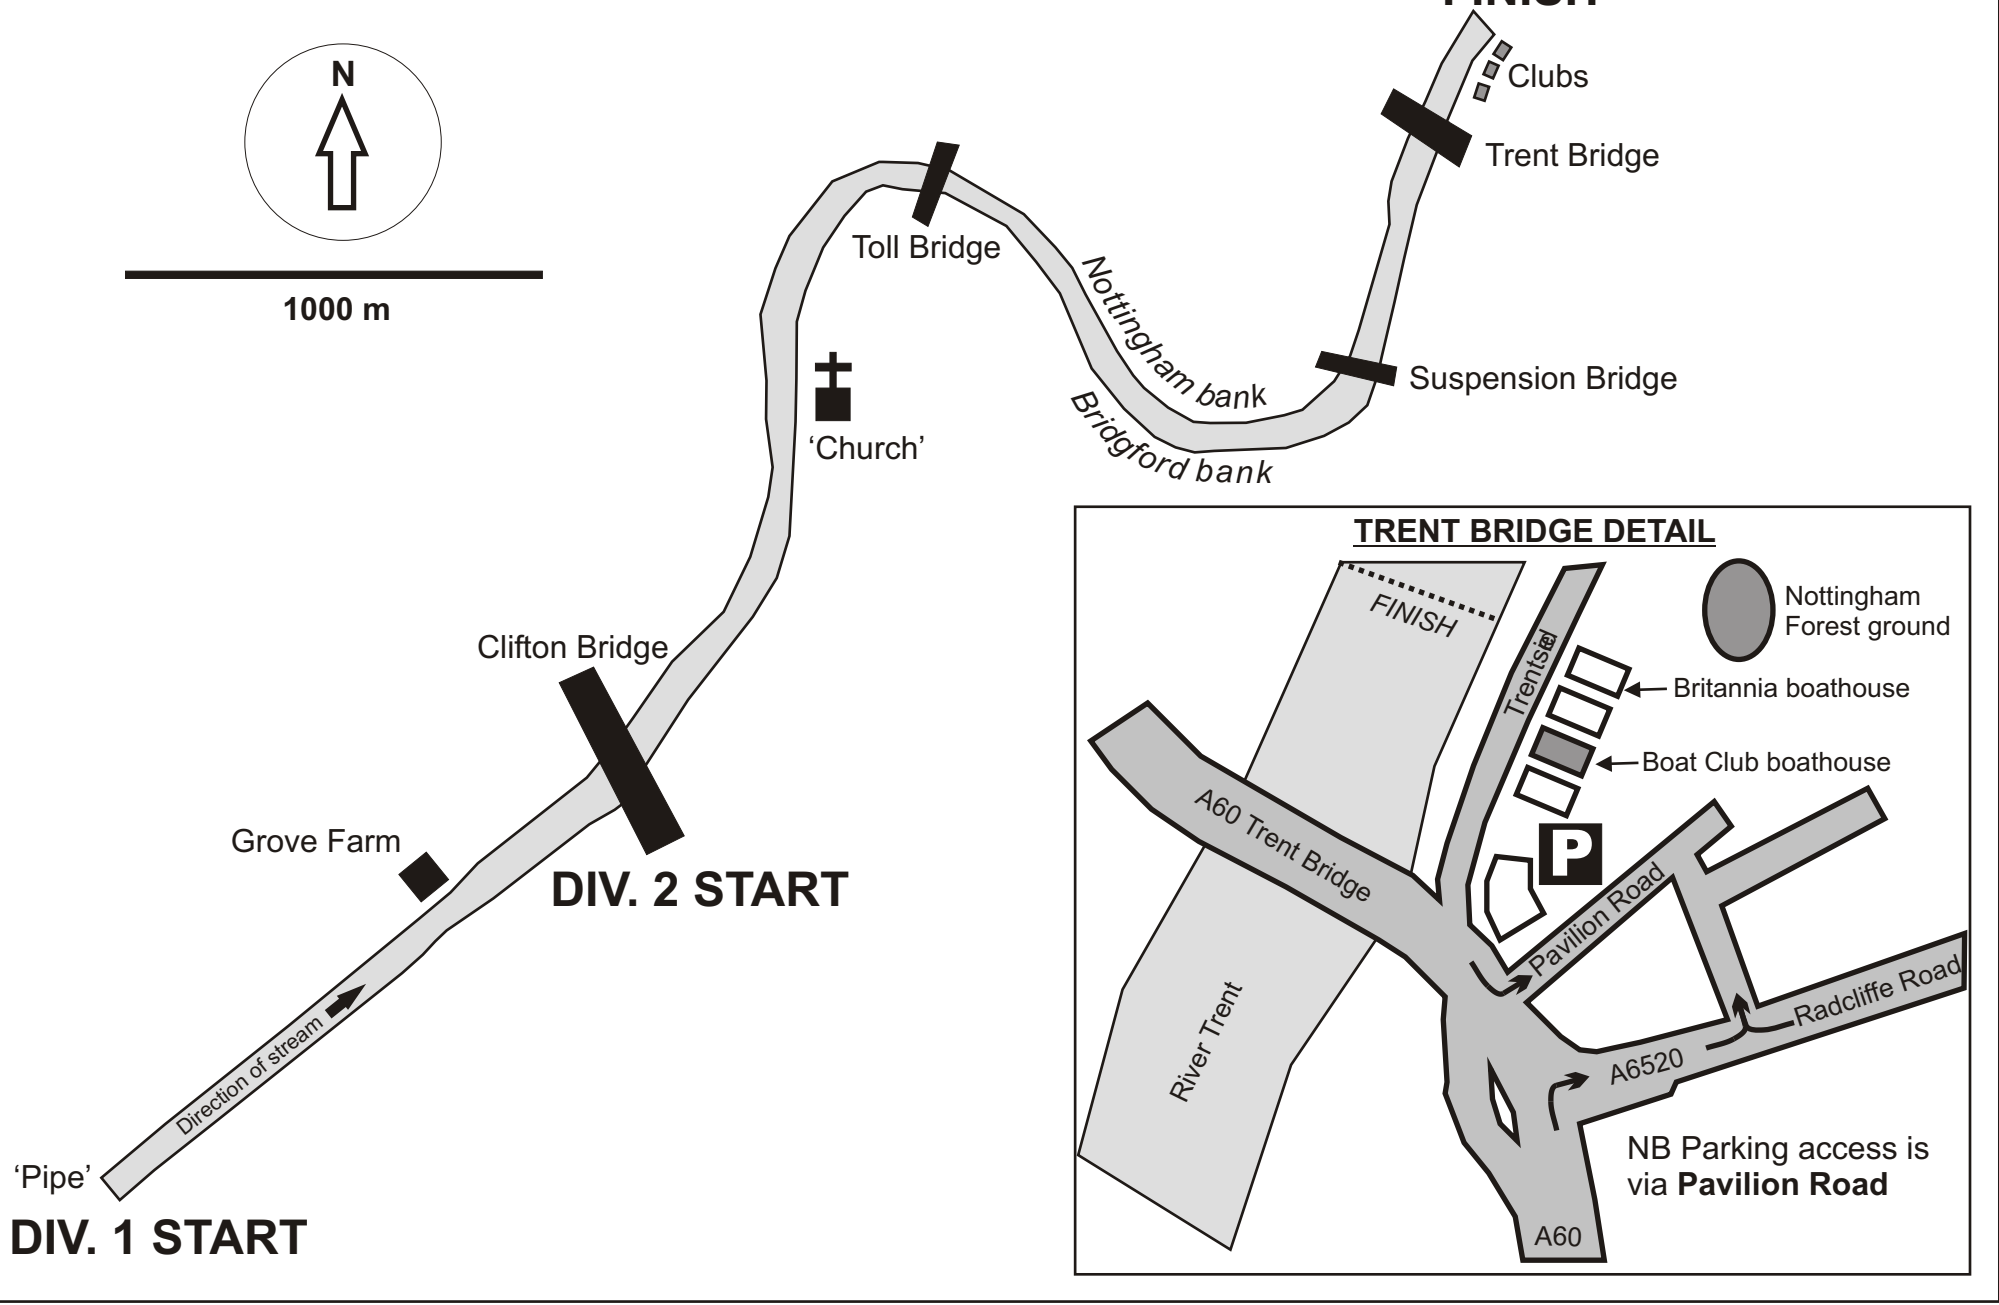

NOTTINGHAM AUTUMN HEADS

1000 m

TRENT BRIDGE DETAIL