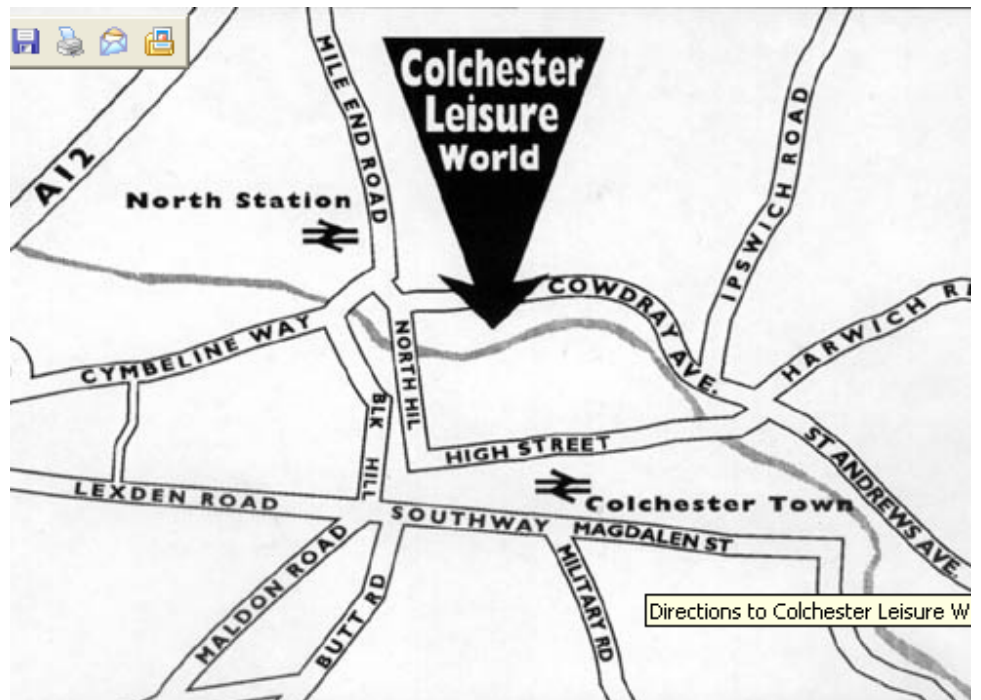

Colchester Leisure World
Cowdray Road, Colchester, C01 1YH
Tel: 01206 282000

Directions from London

From the A12 take the Colchester Central turn-off. Follow signs towards the Town Centre via the A1124 (previously the A604) Avenue of Remembrance.

At the end of the Avenue of Remembrance you will come to a roundabout where you should go straight over into Colne Bank Avenue. At the next roundabout go straight over into Cowdray Avenue (A133)

At the traffic lights turn right and you are at the entrance to Leisure World.

Watch out for the brown signs to Leisure World.