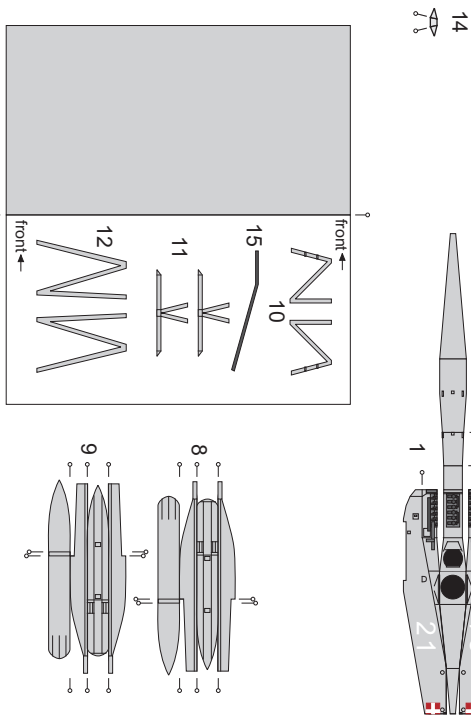

H.M.I. Seaplane

1:250 Scale Card Model

Designed by David Hathaway
One A4 sheet, 18 parts
Skill rating - Intermediate

H.M.I. Seaplane

1:250 Scale Card Model

Designed by David Hathaway
One A4 sheet, 18 parts
Skill rating - Intermediate