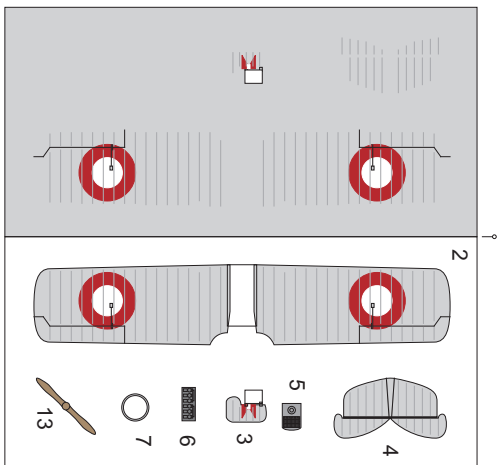

H.M.I. Seaplane

1:250 Scale Card Model

Designed by David Hathaway
One A4 sheet, 18 parts
Skill rating - Intermediate

H.M.I. Seaplane

1:250 Scale Card Model

Designed by David Hathaway
One A4 sheet, 18 parts
Skill rating - Intermediate