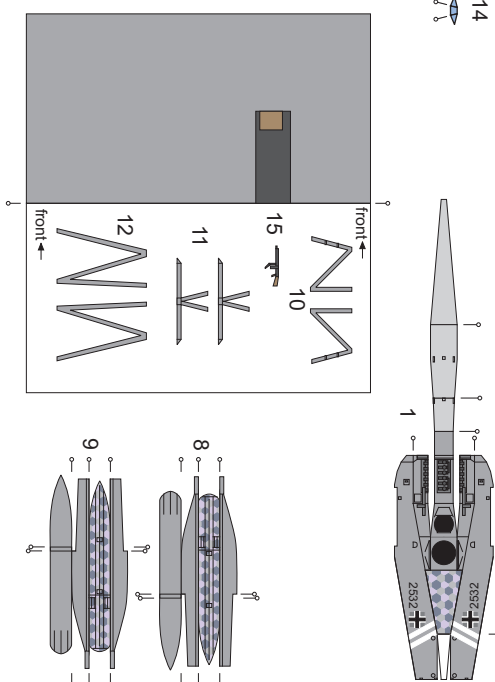

# H.B. W29 Seaplane

## 1:250 Scale Card Model

Designed by David Hathaway  
One A4 sheet, 18 parts  
Skill rating - Intermediate