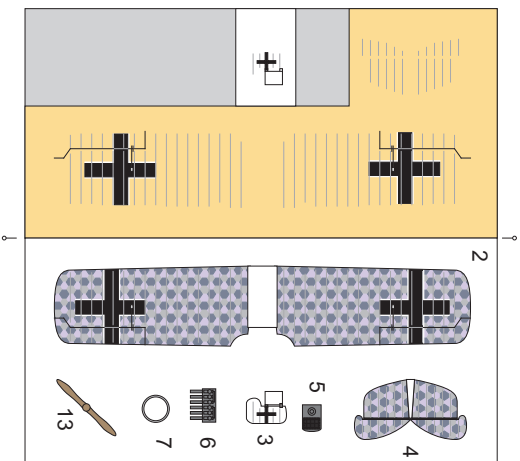

# H.B. W29 Seaplane

## 1:250 Scale Card Model

Designed by David Hathaway  
One A4 sheet, 18 parts  
Skill rating - Intermediate