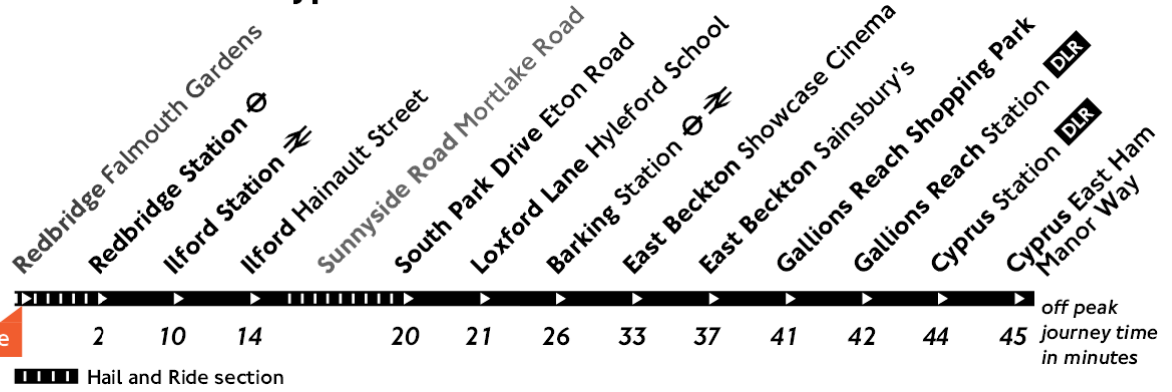

Operated by East London Bus And Coach Company for London Buses

27.01.07 2876

366

Daily

Buses towards Cyprus

Monday - Friday

First buses	6 to 7am	7am to 7pm	7 to 8pm	8 to 9pm	9pm to midnight	Last bus
0513	0613	about every	1915	2000	At these	0011
0533	0633	12-14	1925	2013	minutes	
0553	0649	minutes	1936	2026	past the	
			1947	2051	hour	
					11	
					31	
					51	

Saturday (also Good Friday)

First buses	6 to 7am	7 to 8am	8 to 9am	9 to 10am	10am to 6pm	6 to 7pm	7 to 8pm	8pm to midnight	Last bus
0513	0613	0713	0813	0906	about every	1812	1904	At these	0011
0533	0633	0733	0833	0921	12-13	1832	1914	minutes	
0553	0653	0753	0851	0936	minutes	1842	1934	past the	
				0947		1853	1954	hour	
				0959				11	
								31	
								51	

Operated by East London Bus And Coach Company for London Buses

27.01.07 BP921