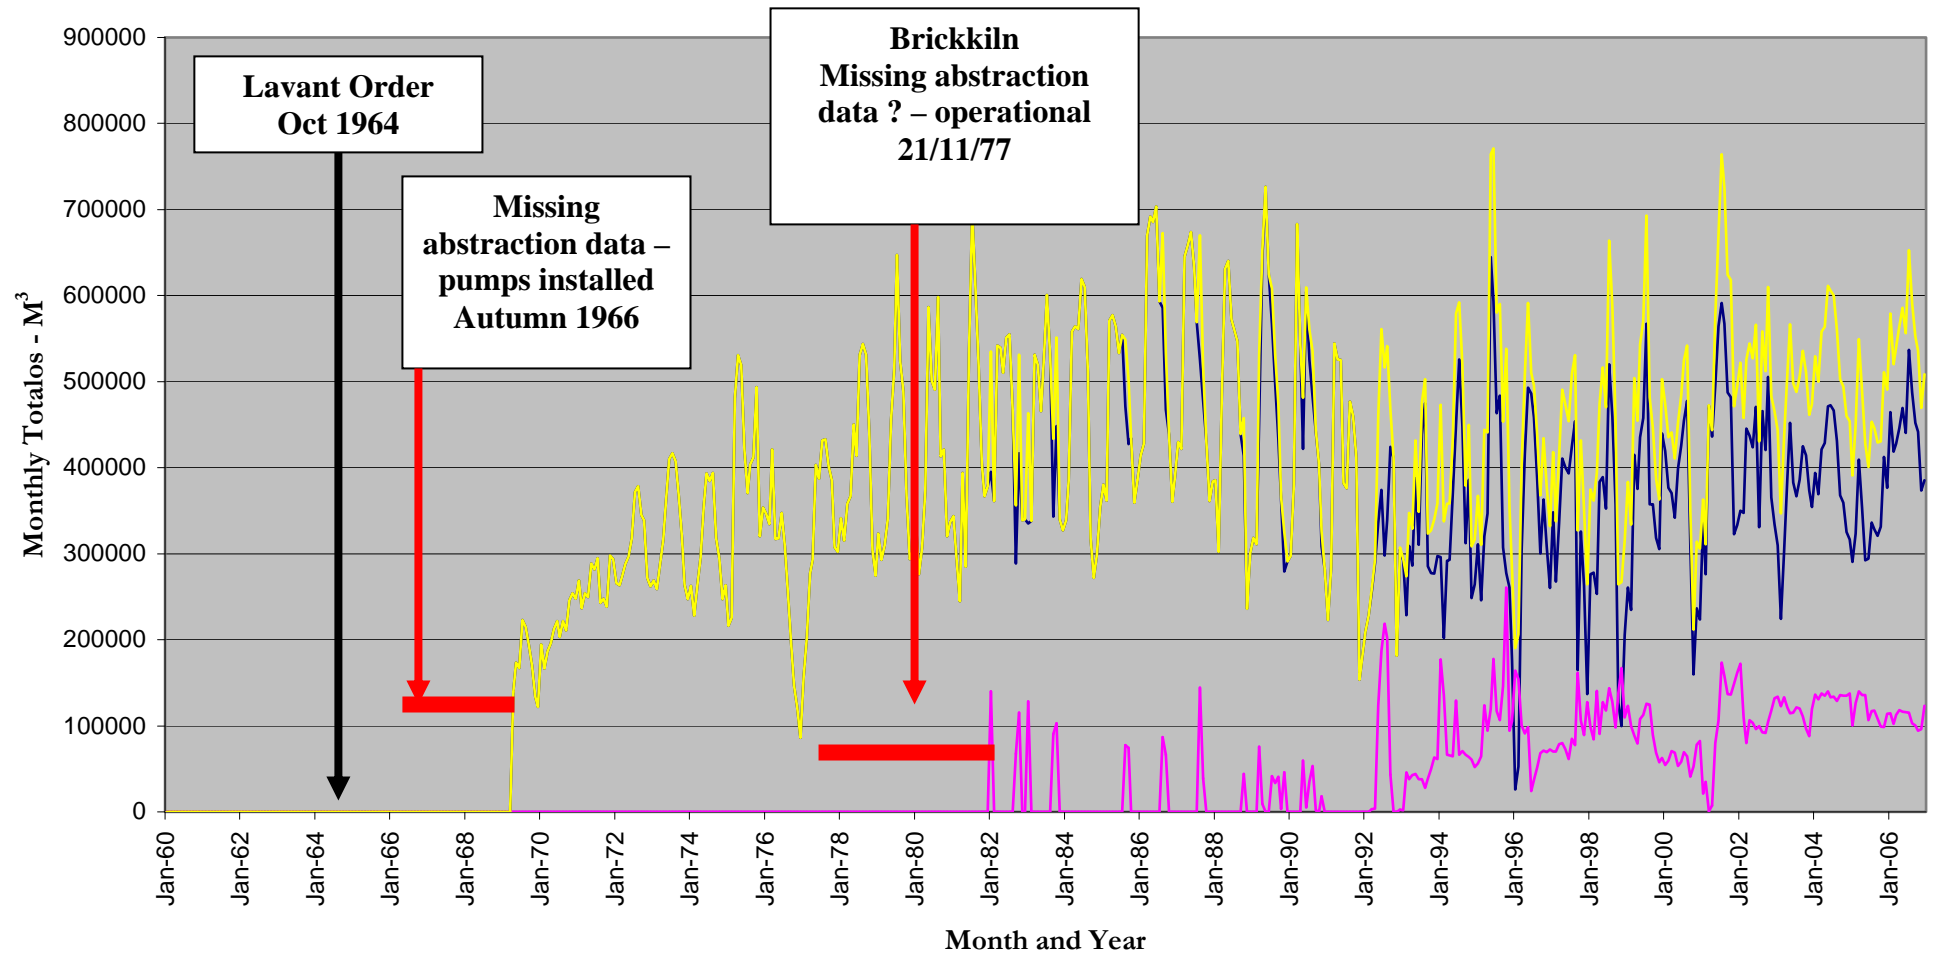

Summary Abstraction – Visuals for Report

Lavant abstractions - Lavant on own (blue); Brickkiln (pink) and Combined (yellow) monthly abstractions

Walderton (pink), Woodmancote (blue) and Combined (yellow) monthly abstractions

GAVIN PLEASE:

1. Do the above reflect the full data set you have, and have provide me with?
2. Is the legend correct – is it monthly totals in cubic metres?
3. So much abstraction 1966-May 68 means huge supply usage of pump test water, information for which no one has!!!?