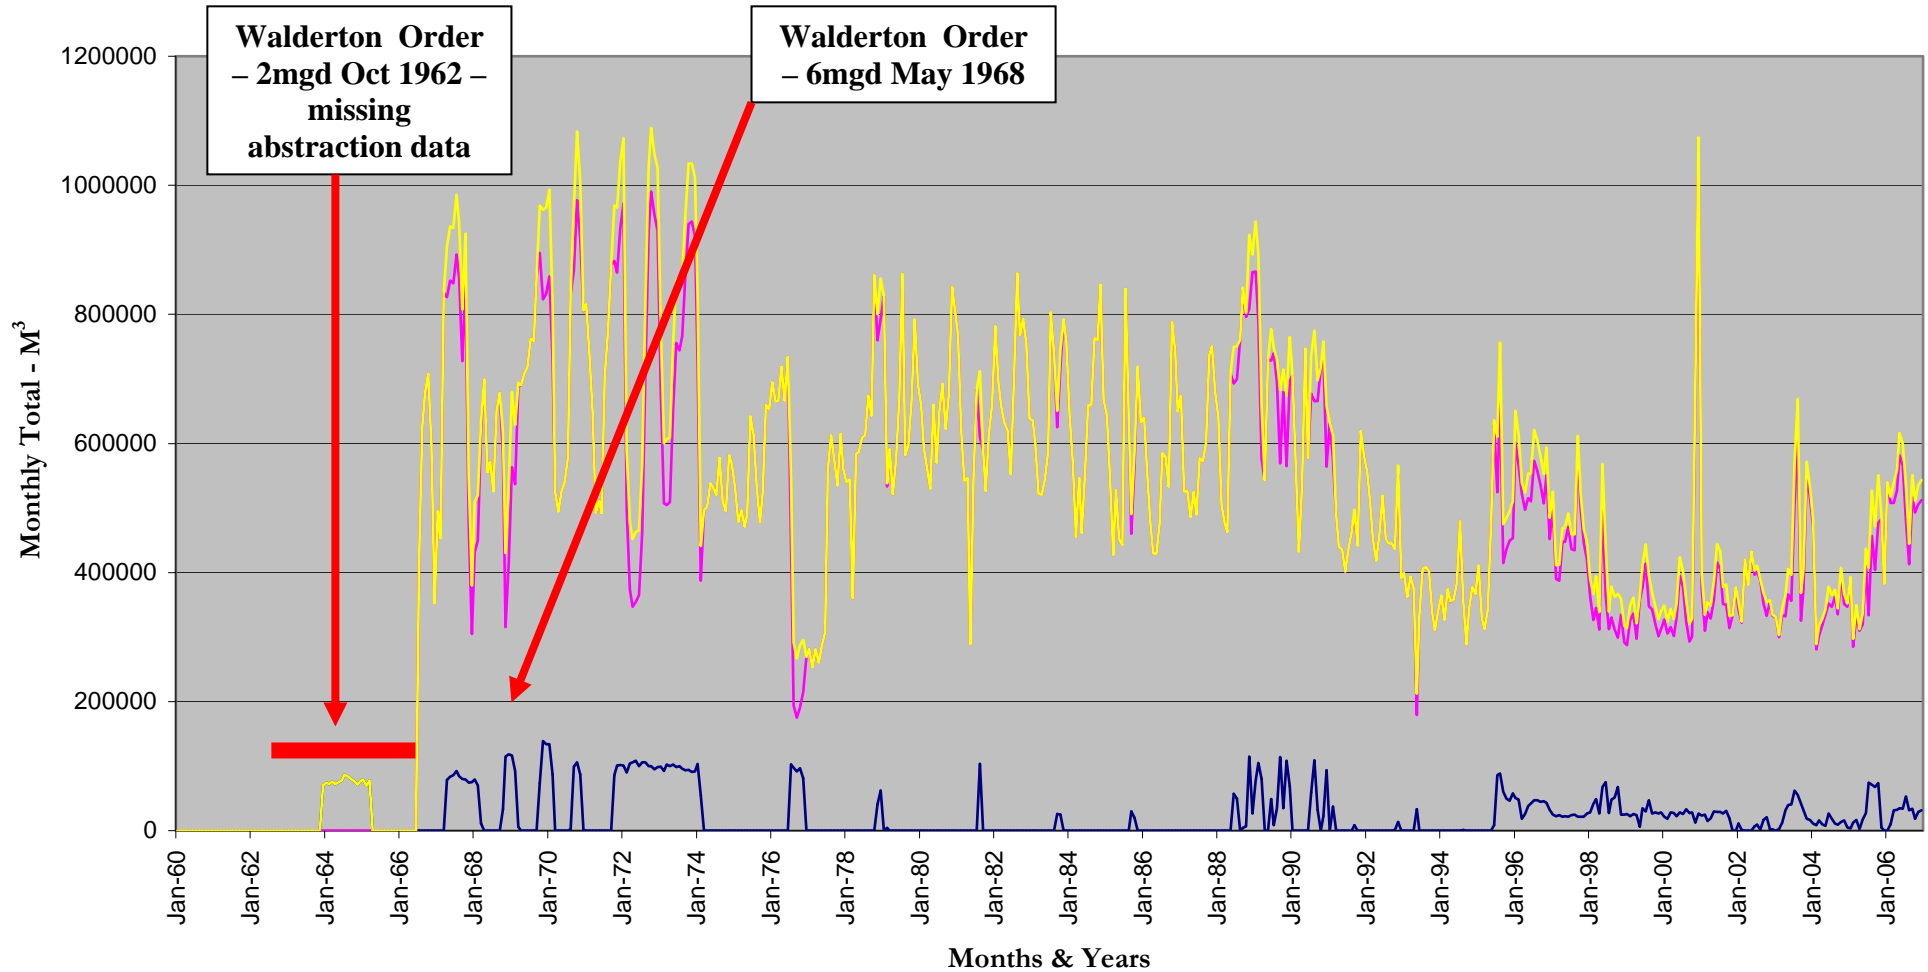

Summary Abstraction – Visuals for Report

Lavant abstractions - Lavant on own (blue); Brickkiln (pink) and Combined (yellow) monthly abstractions

Walderton (pink), Woodmancote (blue) and Combined (yellow) monthly abstractions

GAVIN PLEASE:

1. Do the above reflect the full data set you have, and have provide me with?
2. Is the legend correct – is it monthly totals in cubic metres?
3. So much abstraction 1966-May 68 means huge supply usage of pump test water, information for which no one has!!!?