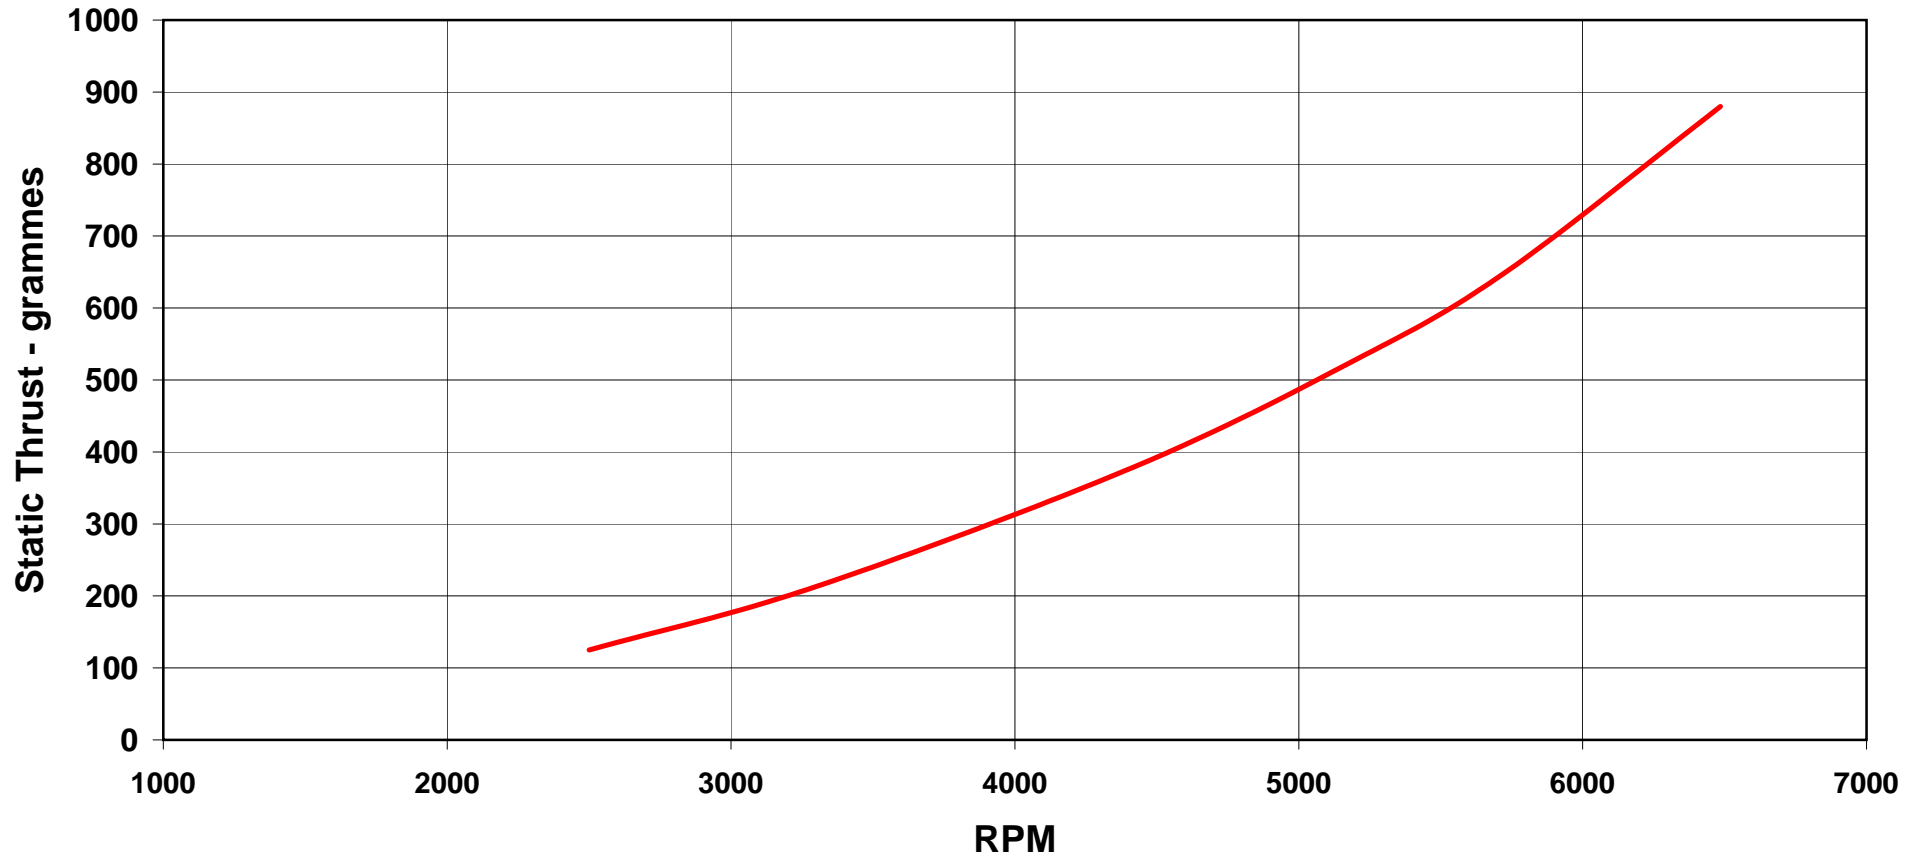

**Graph 1 - Propeller Calibration - Graupner Cam Folder 11" x 8"**

**Graph 2 - Propeller Calibration - GWS 8" x 4.3"**