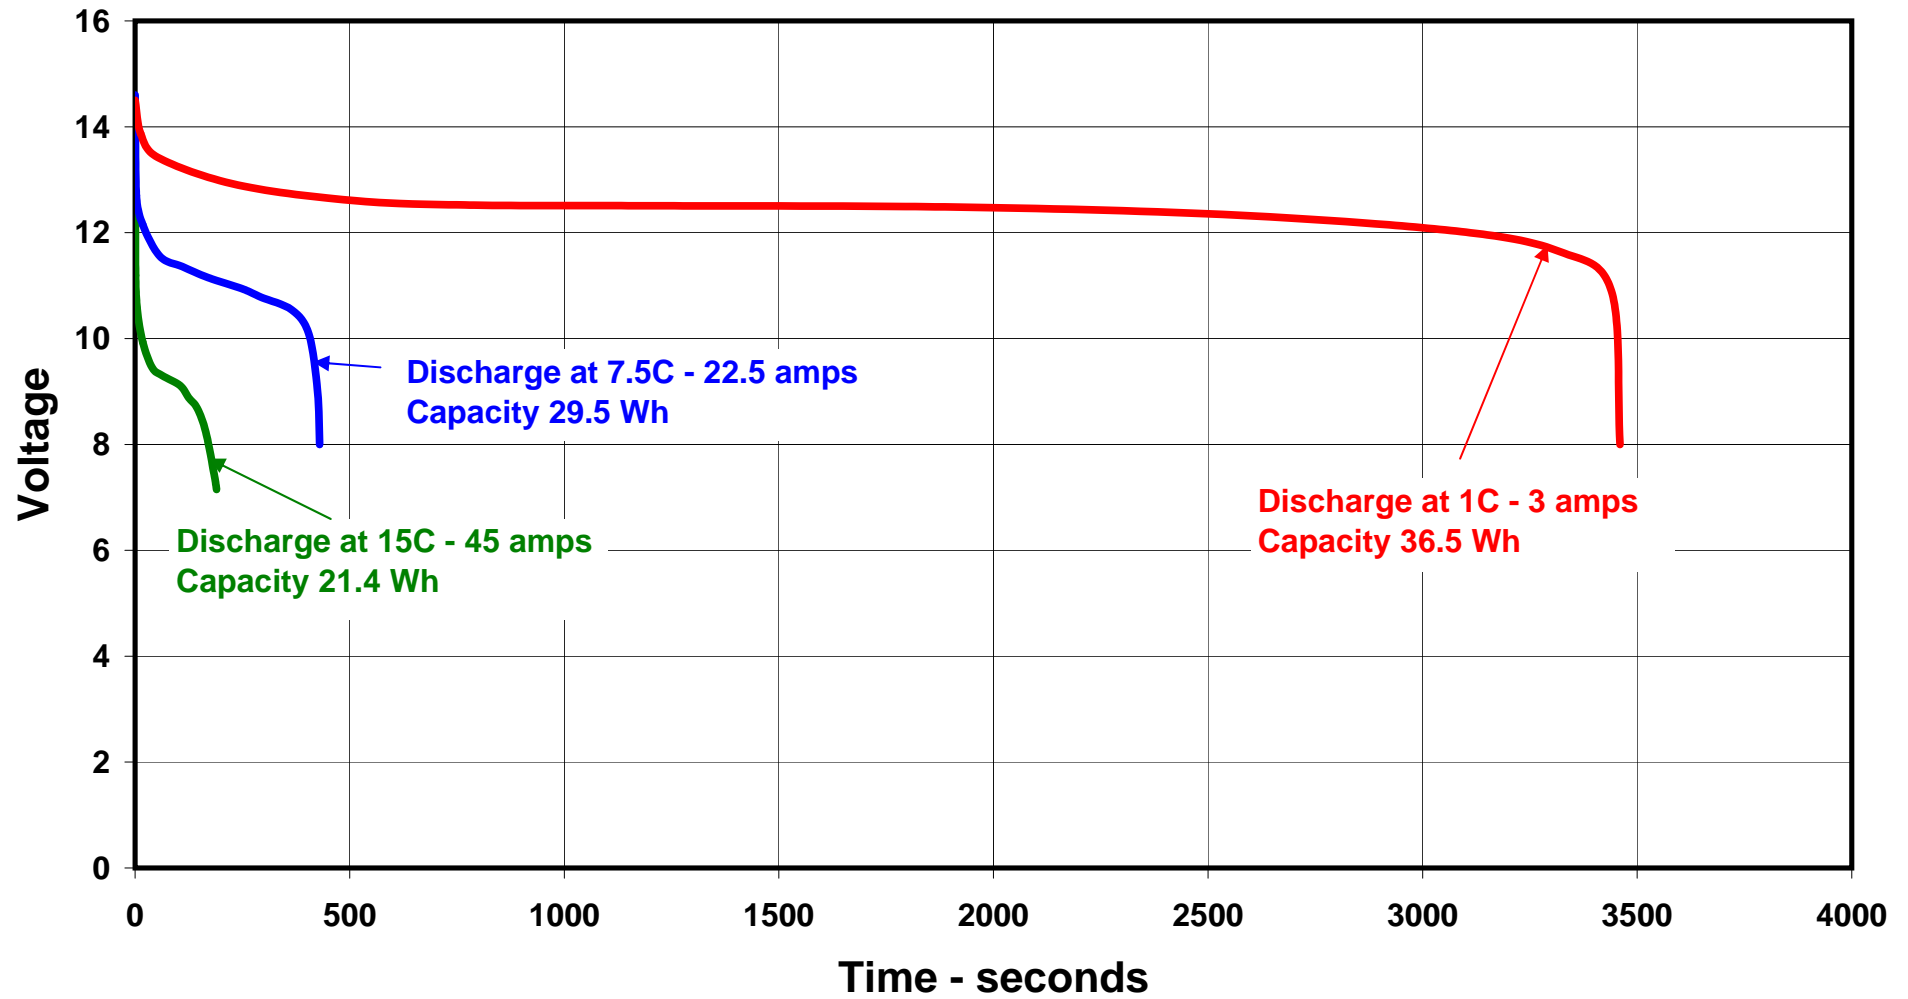

Graph 1 - Discharge of 3S 3200mAh LiPo pack.

Graph 2 - Discharge of 10 cell 3000mAh NiMH pack.

Graph 3 - Comparison of LiPo and NiMH discharge curves.