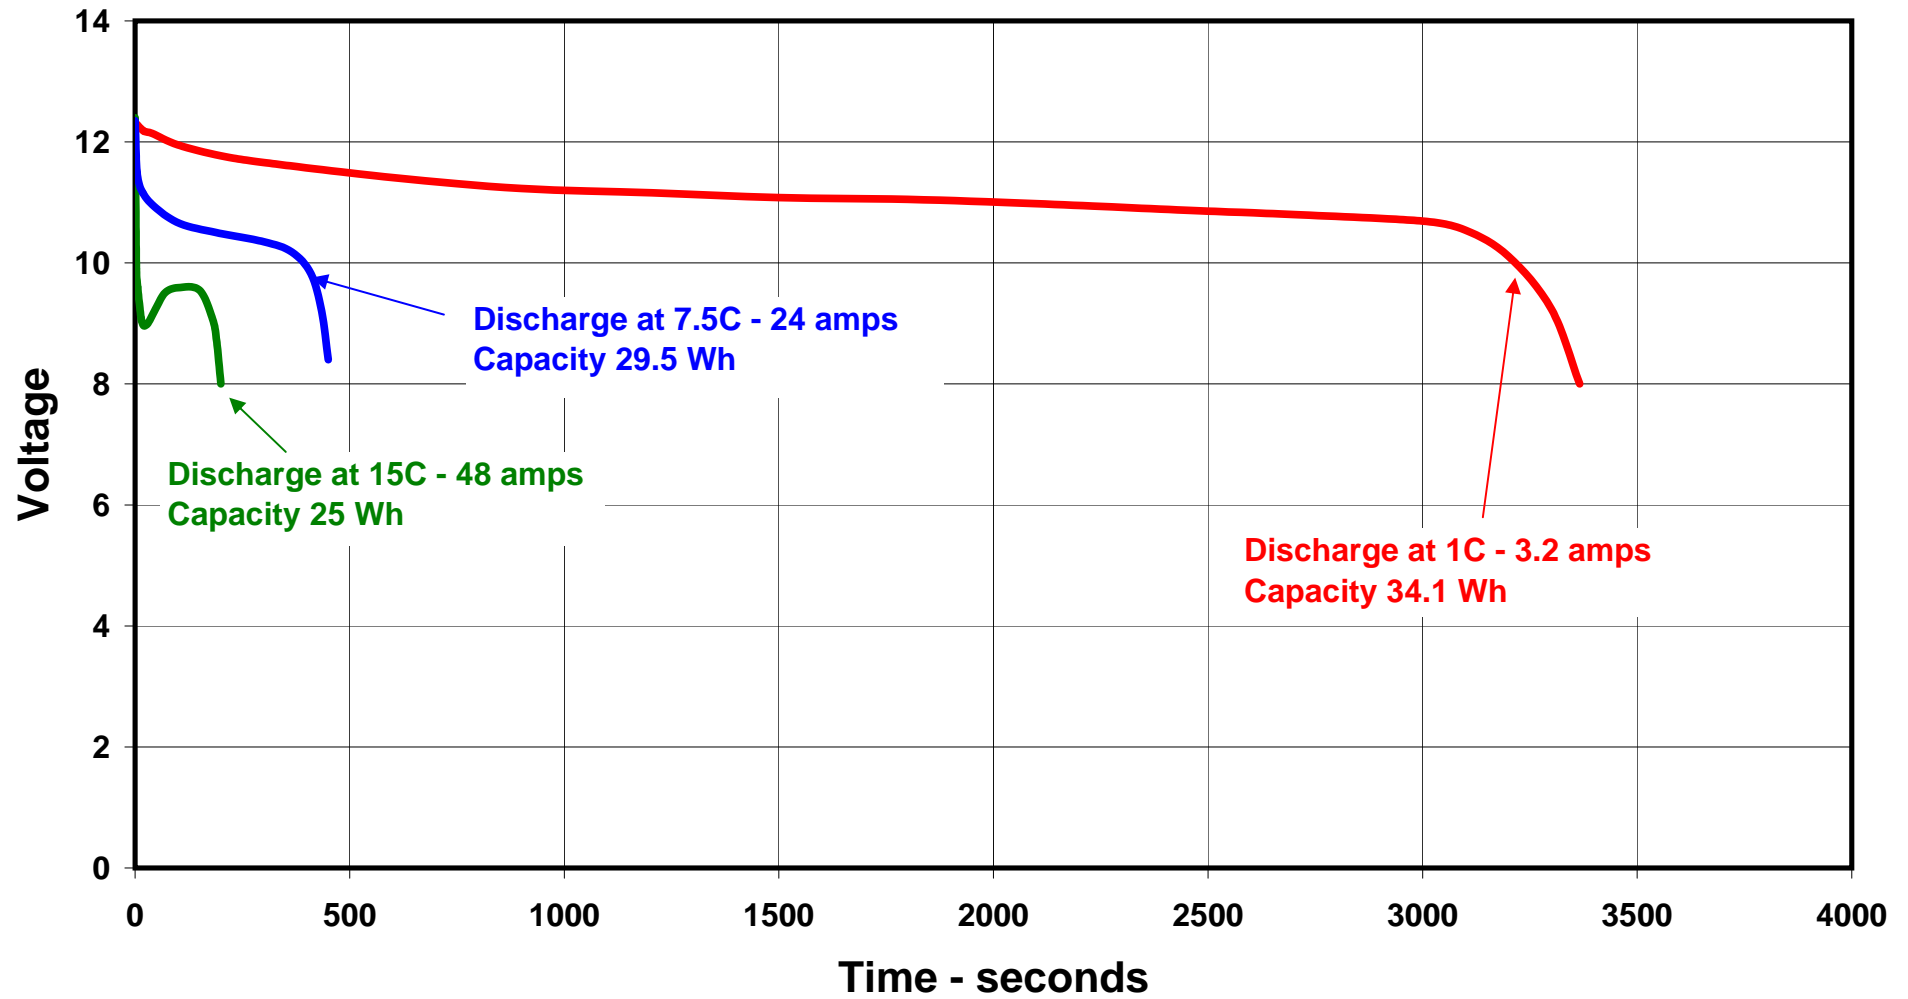

Graph 1 - Discharge of 3S 3200mAh LiPo pack.

Graph 2 - Discharge of 10 cell 3000mAh NiMH pack.

Graph 3 - Comparison of LiPo and NiMH discharge curves.