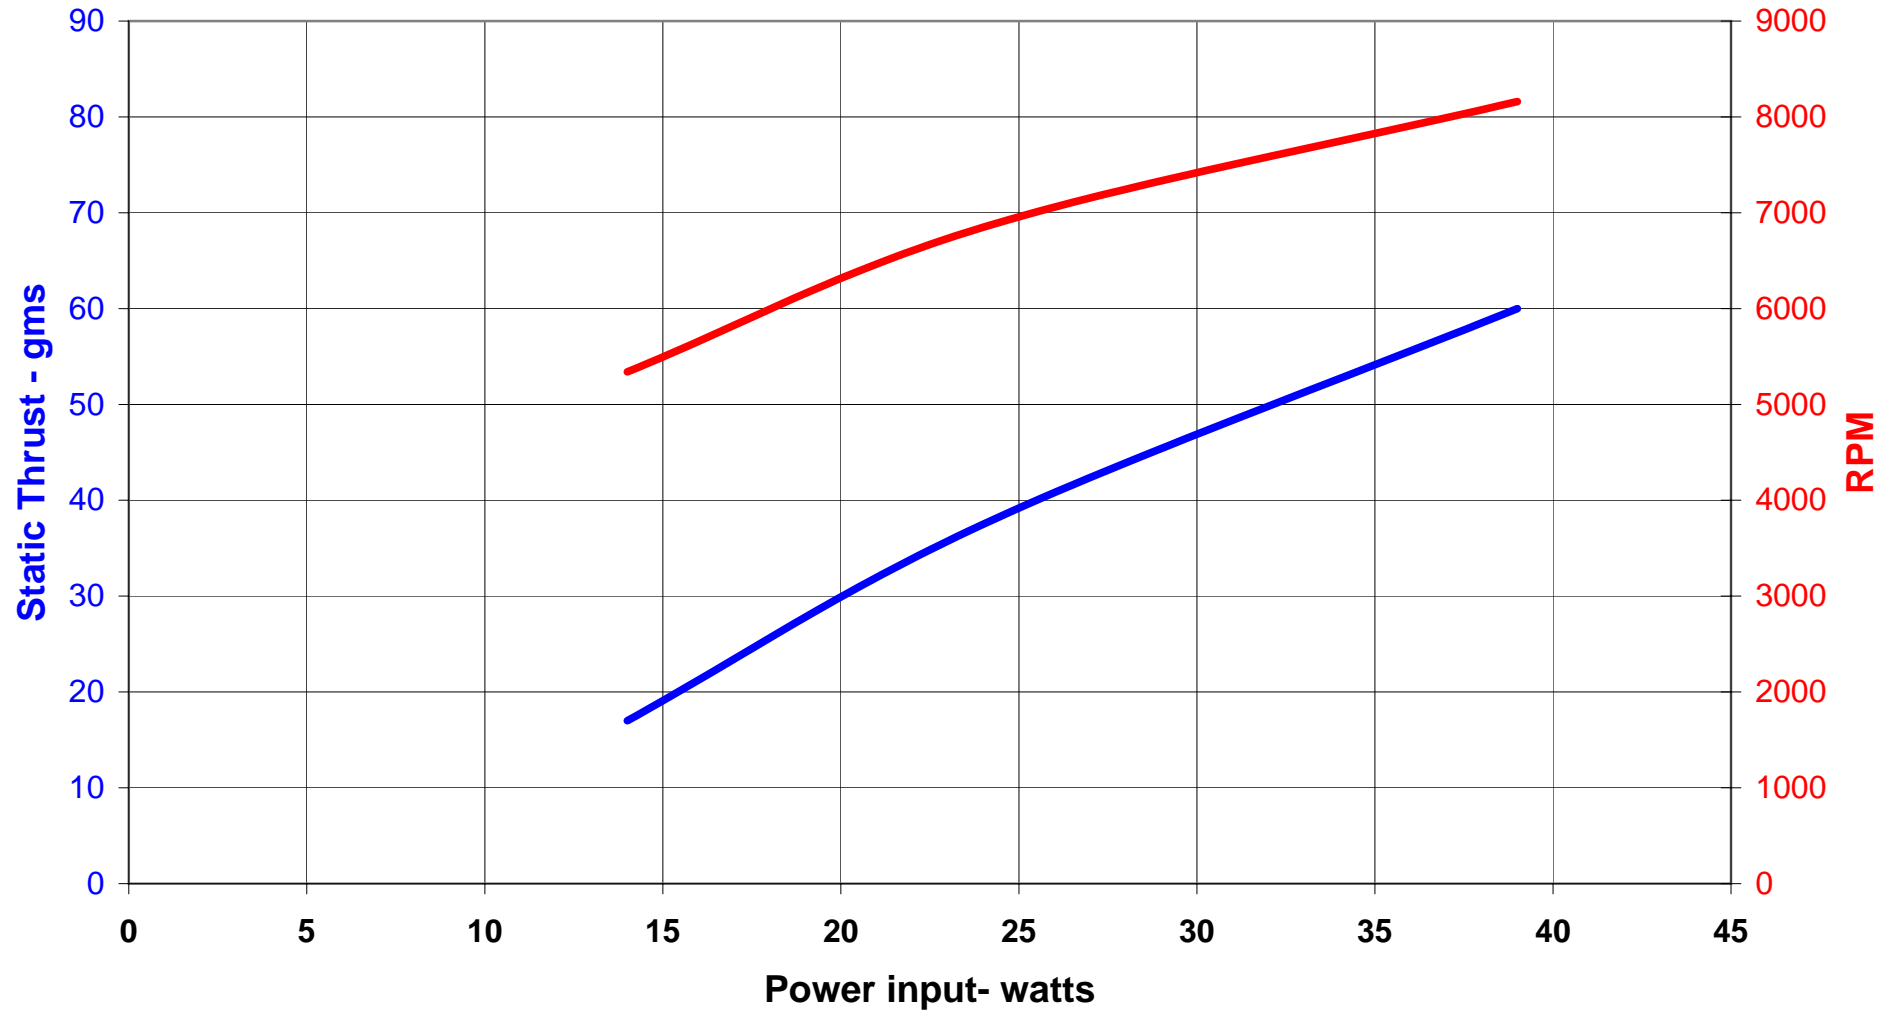

Graph1 - Hacker VPS on 2S pack and maximum normal pitch

Graph 2 - Hacker VPS on 2S pack and 70% normal pitch

Graph3 - Hacker VPS on 2S pack and 40% normal pitch

Graph 4 - Comparison of Hacker VPS on normal and reverse pitch.