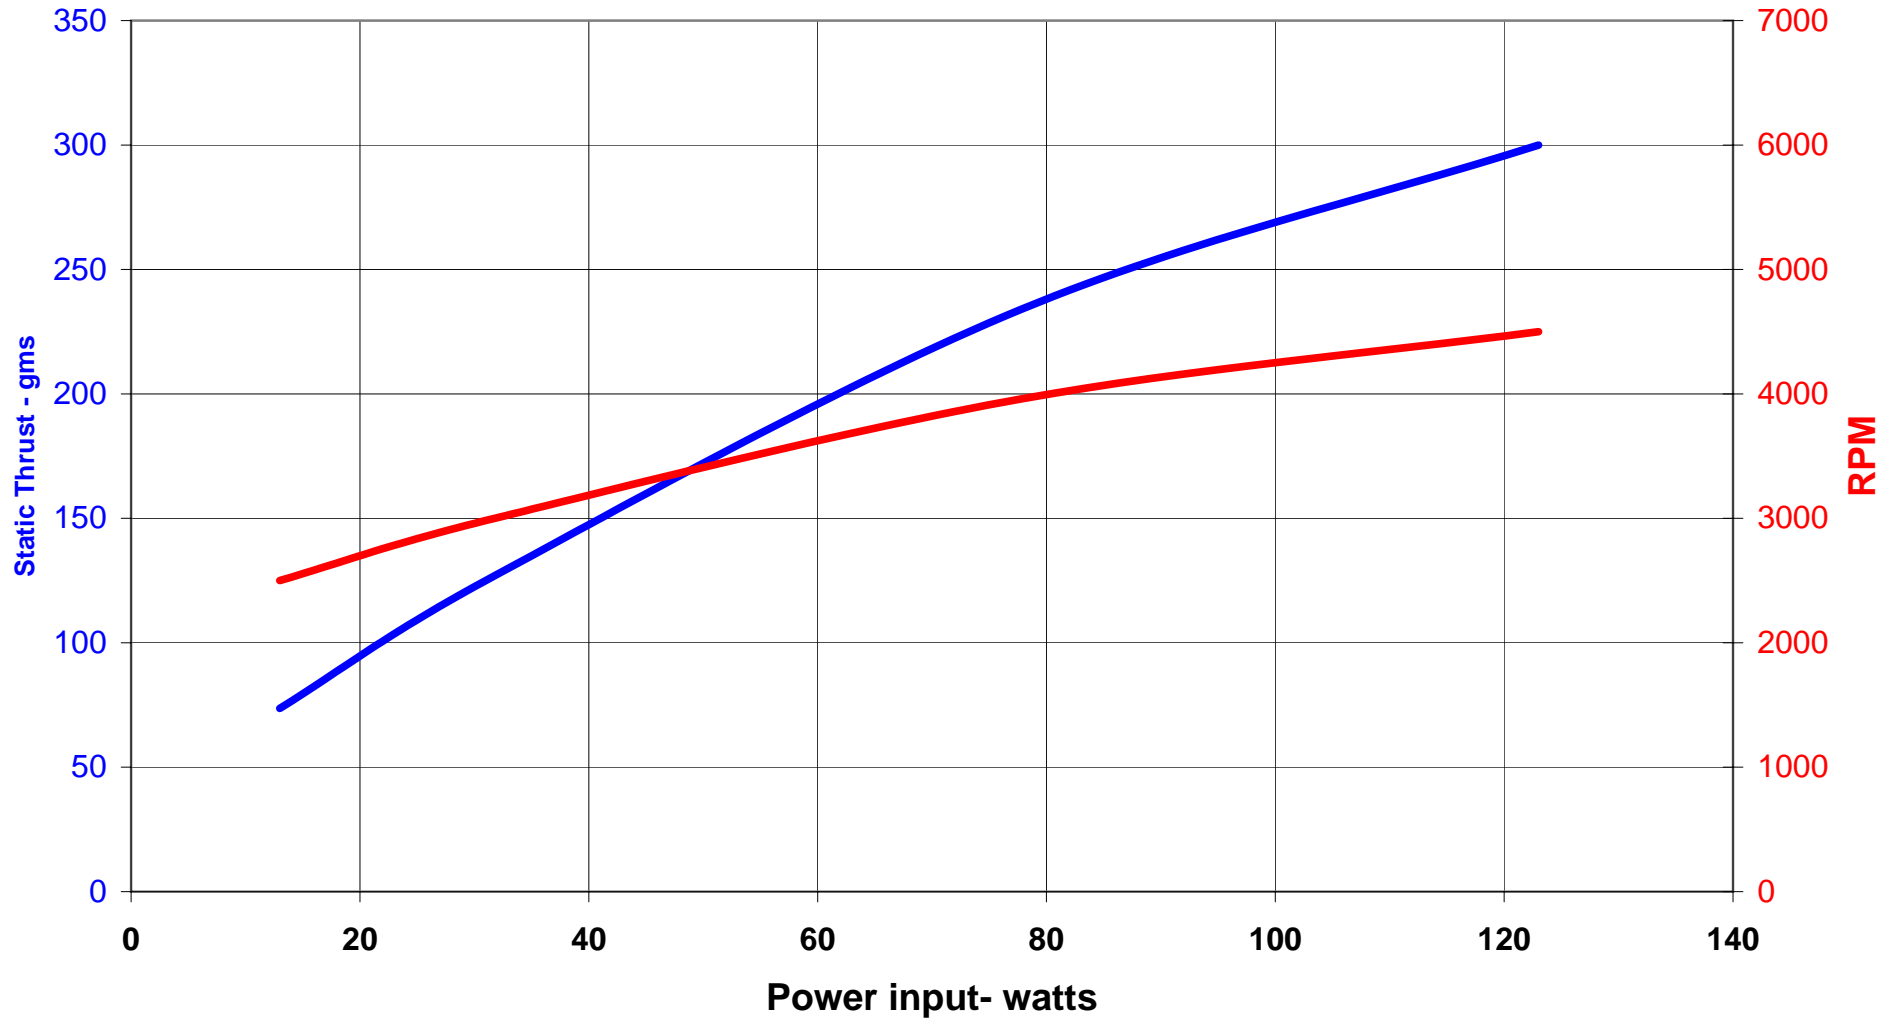

Graph1 - Hacker VPS on 2S pack and maximum normal pitch

Graph 2 - Hacker VPS on 2S pack and 70% normal pitch

Graph3 - Hacker VPS on 2S pack and 40% normal pitch

Graph 4 - Comparison of Hacker VPS on normal and reverse pitch.