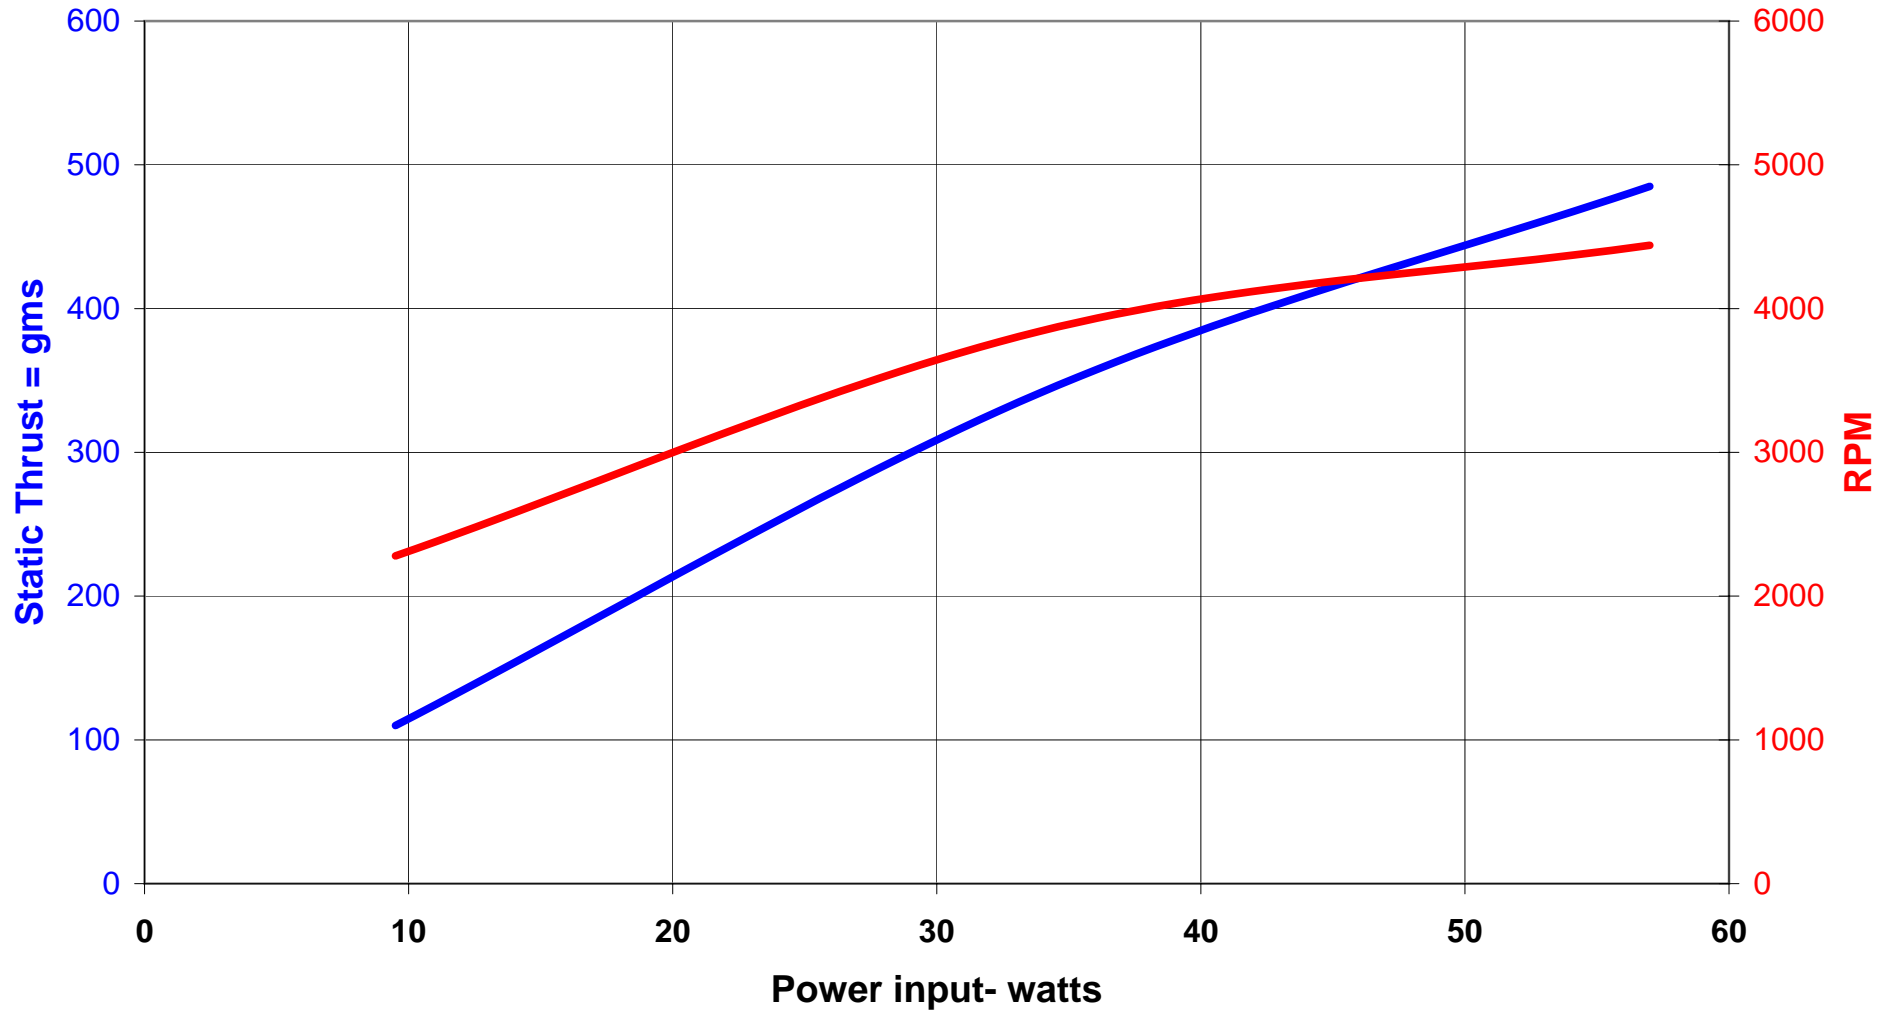

Graph 1 - Two and Three Blade Comparison

Graph 2 - Two and Three Blade Comparison

Graph 3 - Komodo KH2413-11 on GWS 12" x 4.7"

Graph 4 - Blue Arrow BL1209 on 3.5" x 1.5"

Graph 5 - Blue Arrow BL1230 on 4.5" x 2"

Make	Model	Kv	Diam. mm	0/all Length mm	Weight gms
Blue Arrow	BL1230	4200	12	38	13
Blue Arrow	BL 1209	2200	12	25	6
Komodo	KH2413-11	750	30	41	65