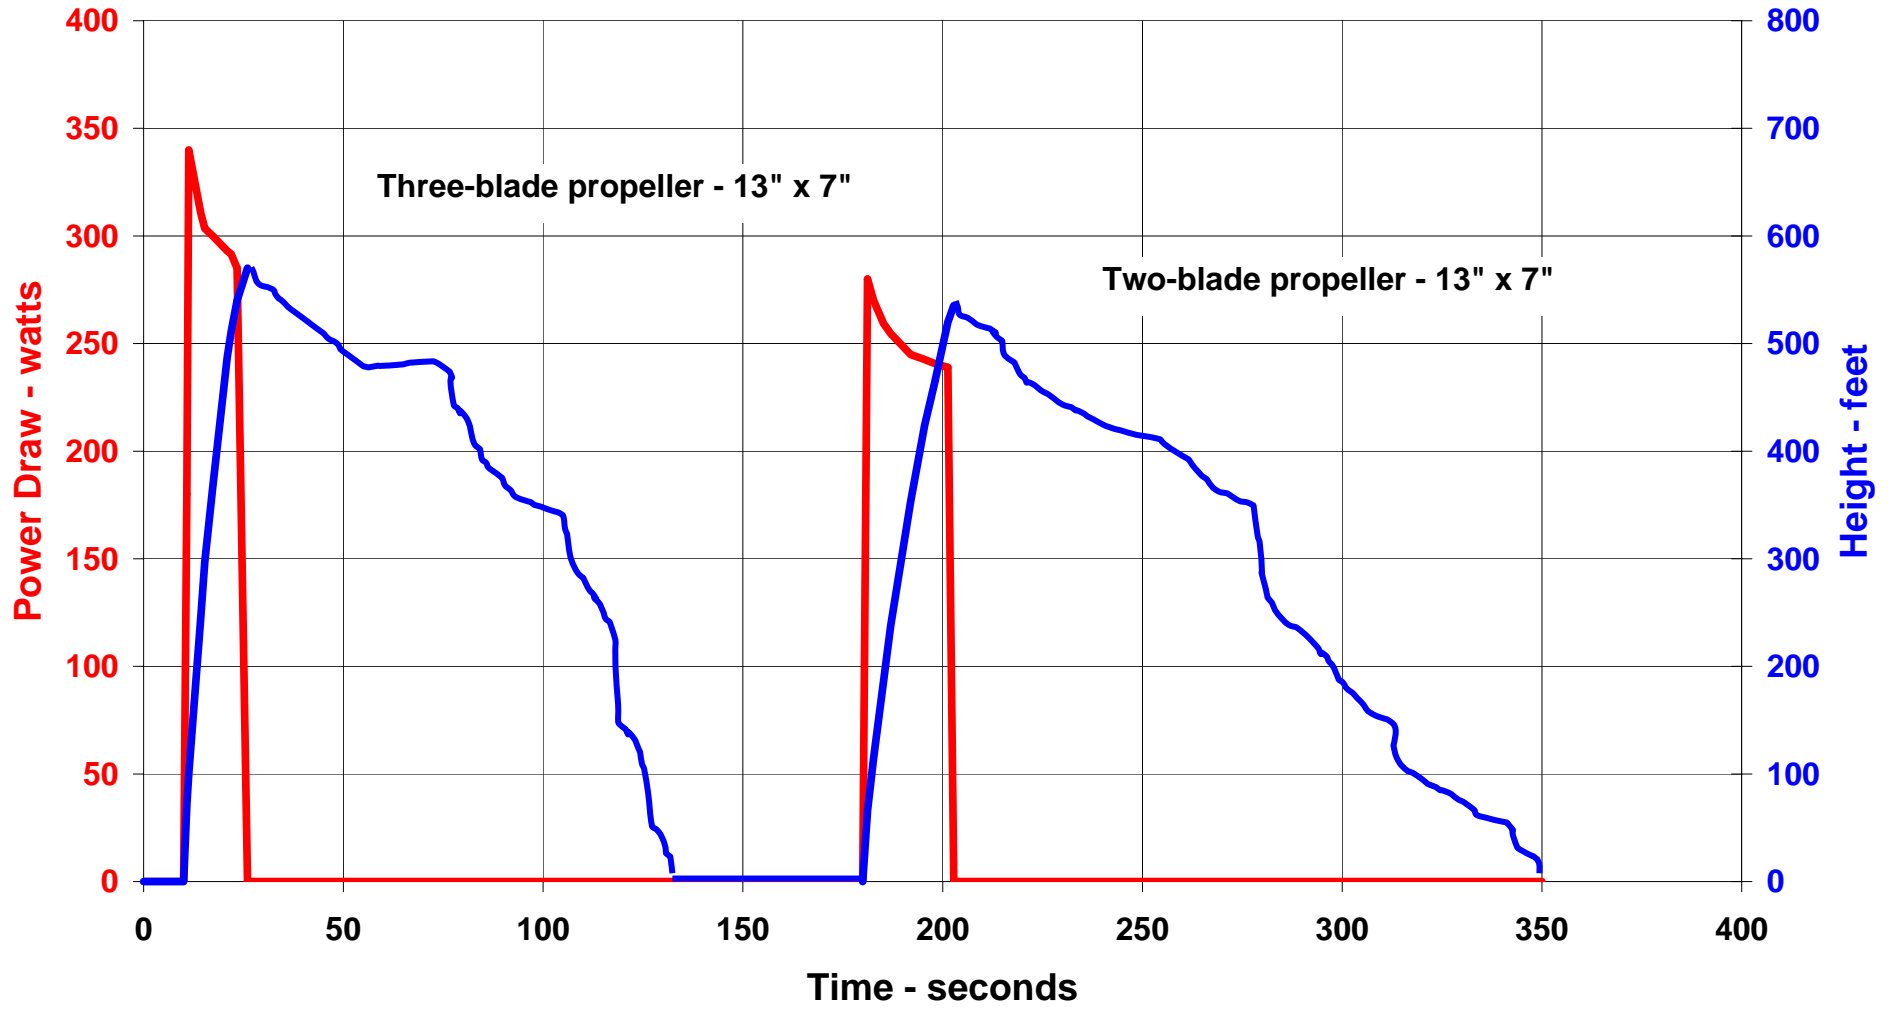

Graph 1 - Two and Three Blade Comparison

Graph 2 - Two and Three Blade Comparison

Graph 3 - Komodo KH2413-11 on GWS 12" x 4.7"

Graph 4 - Blue Arrow BL1209 on 3.5" x 1.5"

Graph 5 - Blue Arrow BL1230 on 4.5" x 2"

Make	Model	Kv	Diam. mm	0/all Length mm	Weight gms
Blue Arrow	BL1230	4200	12	38	13
Blue Arrow	BL 1209	2200	12	25	6
Komodo	KH2413-11	750	30	41	65