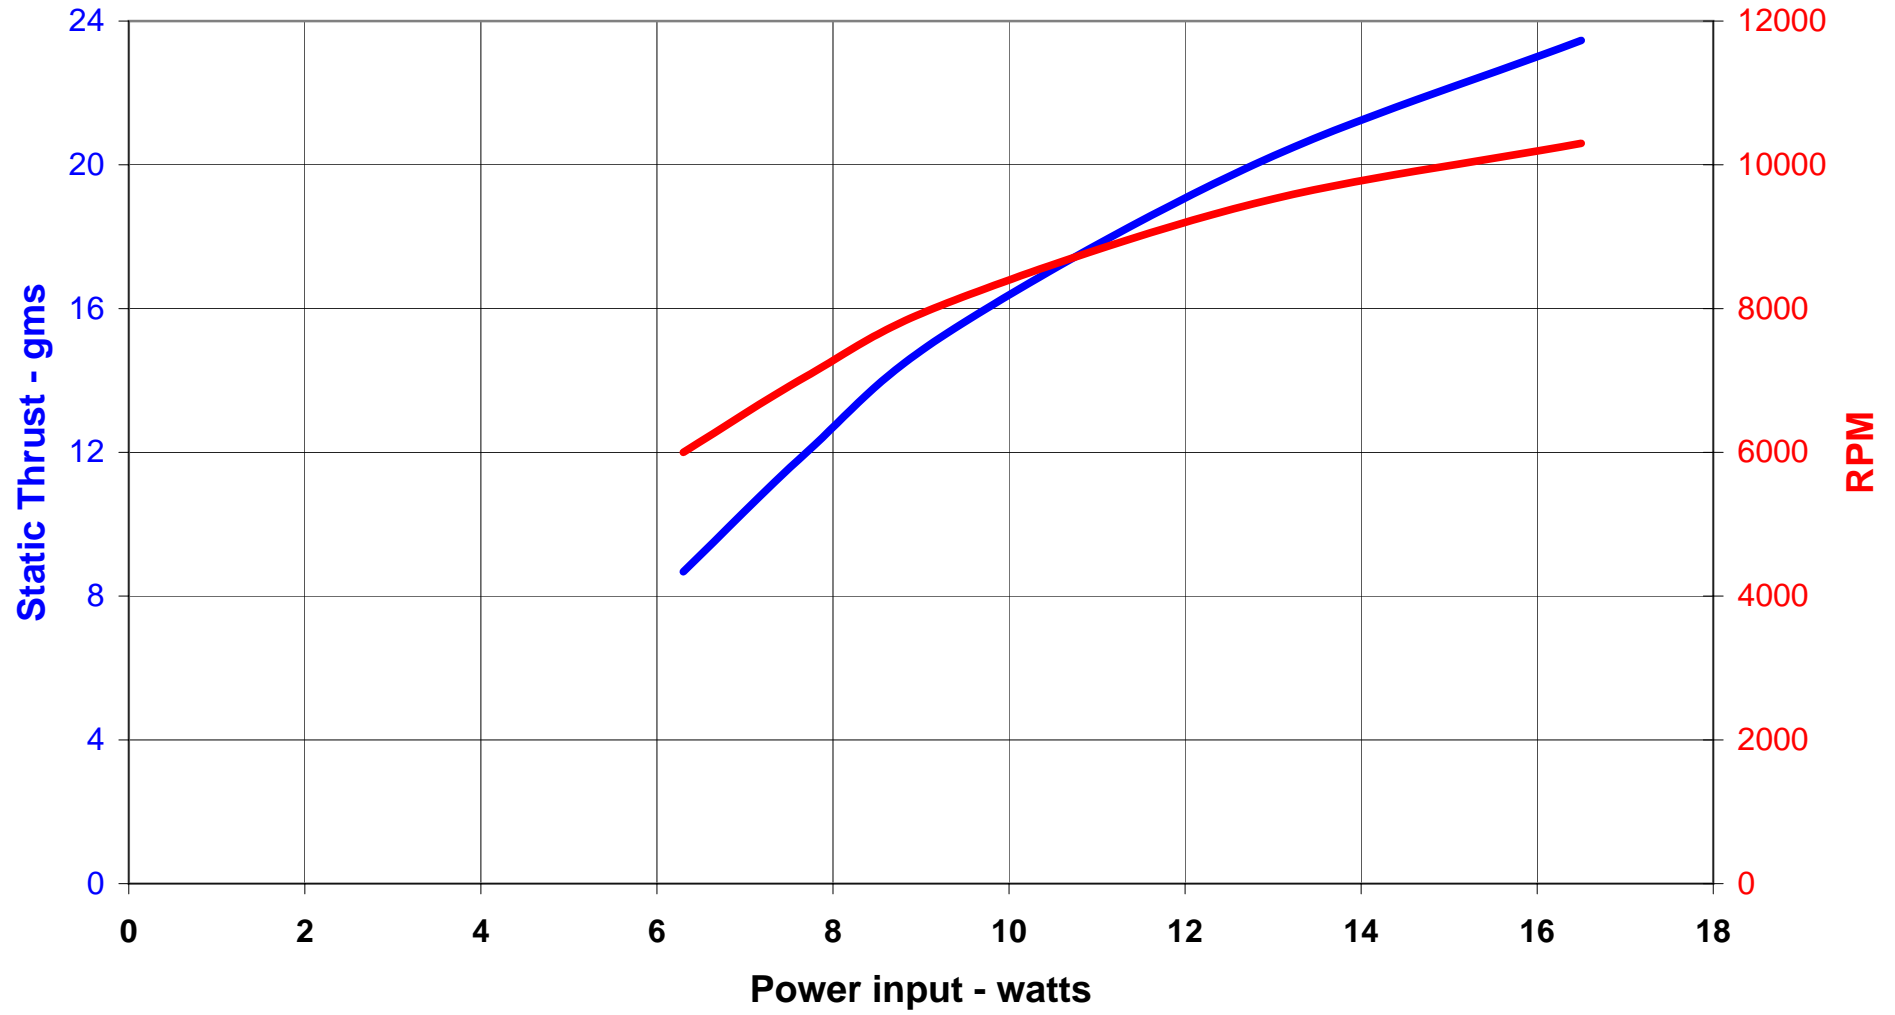

Graph 1 - Two and Three Blade Comparison

Graph 2 - Two and Three Blade Comparison

Graph 3 - Komodo KH2413-11 on GWS 12" x 4.7"

Graph 4 - Blue Arrow BL1209 on 3.5" x 1.5"

Graph 5 - Blue Arrow BL1230 on 4.5" x 2"

Make	Model	Kv	Diam. mm	0/all Length mm	Weight gms
Blue Arrow	BL1230	4200	12	38	13
Blue Arrow	BL 1209	2200	12	25	6
Komodo	KH2413-11	750	30	41	65