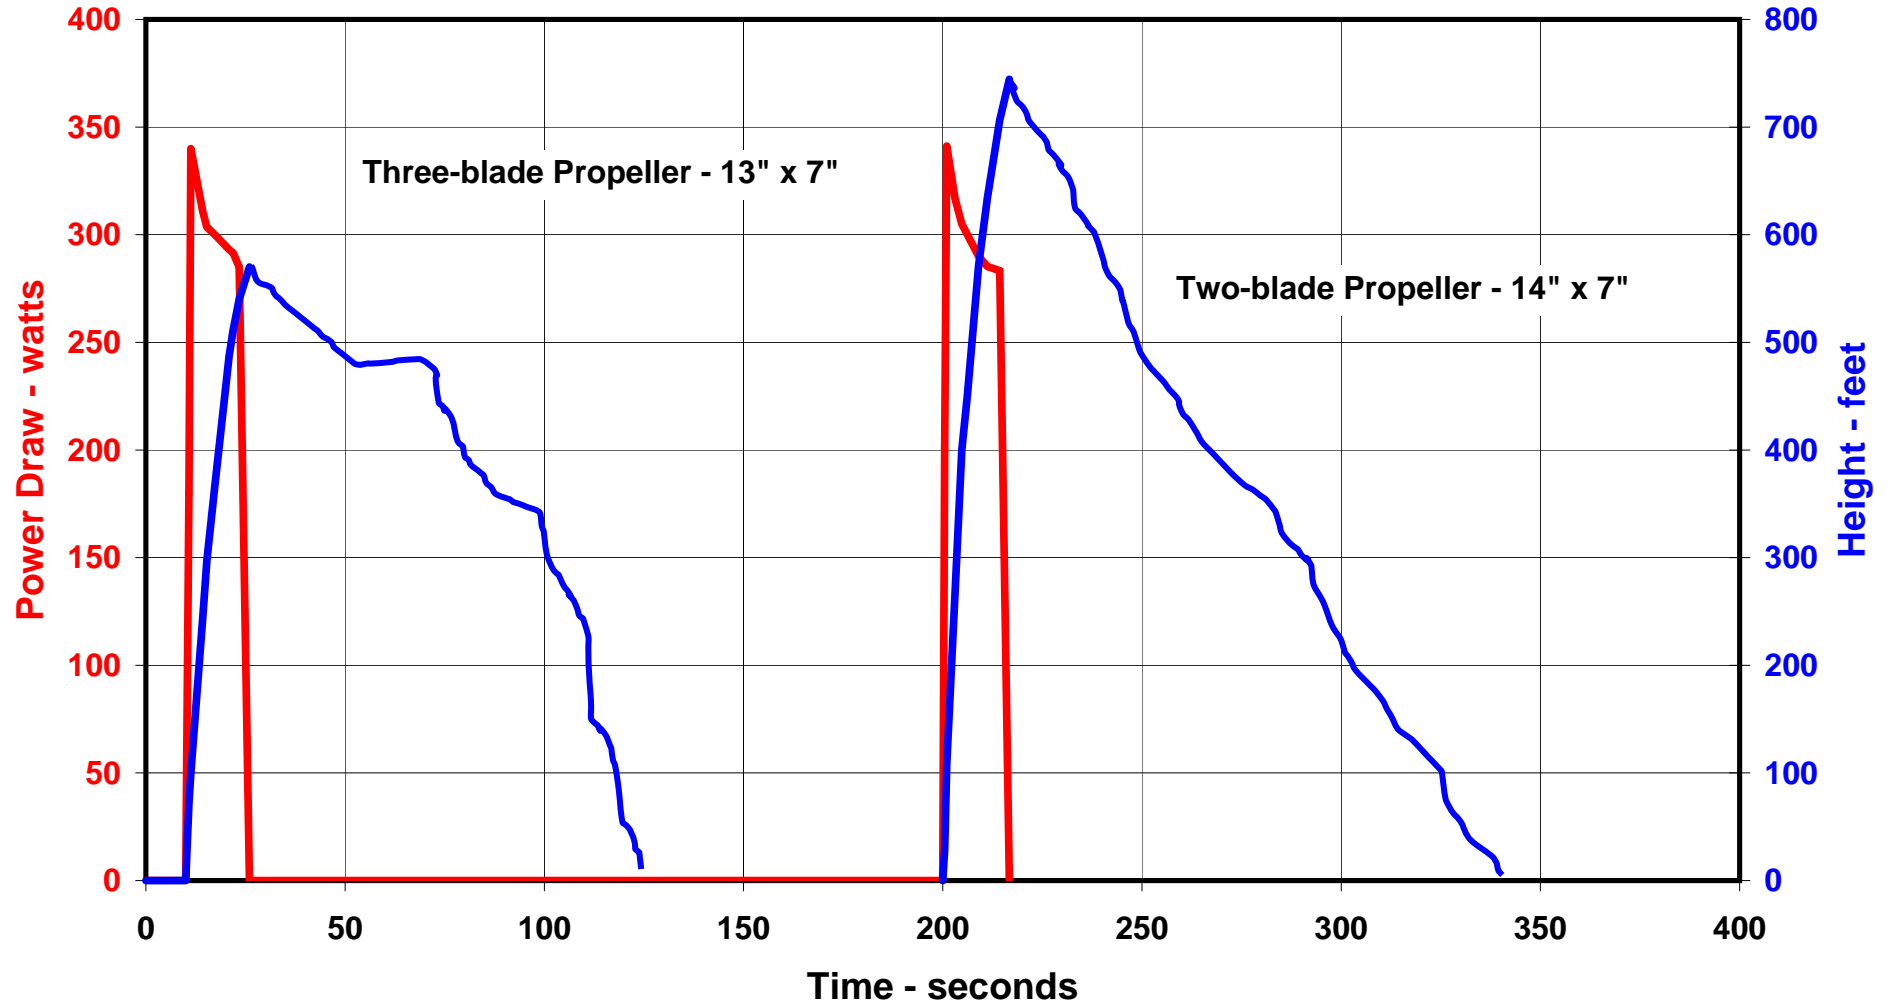

Graph 1 - Two and Three Blade Comparison

Graph 2 - Two and Three Blade Comparison

Graph 3 - Komodo KH2413-11 on GWS 12" x 4.7"

Graph 4 - Blue Arrow BL1209 on 3.5" x 1.5"

Graph 5 - Blue Arrow BL1230 on 4.5" x 2"

Make	Model	Kv	Diam. mm	0/all Length mm	Weight gms
Blue Arrow	BL1230	4200	12	38	13
Blue Arrow	BL 1209	2200	12	25	6
Komodo	KH2413-11	750	30	41	65