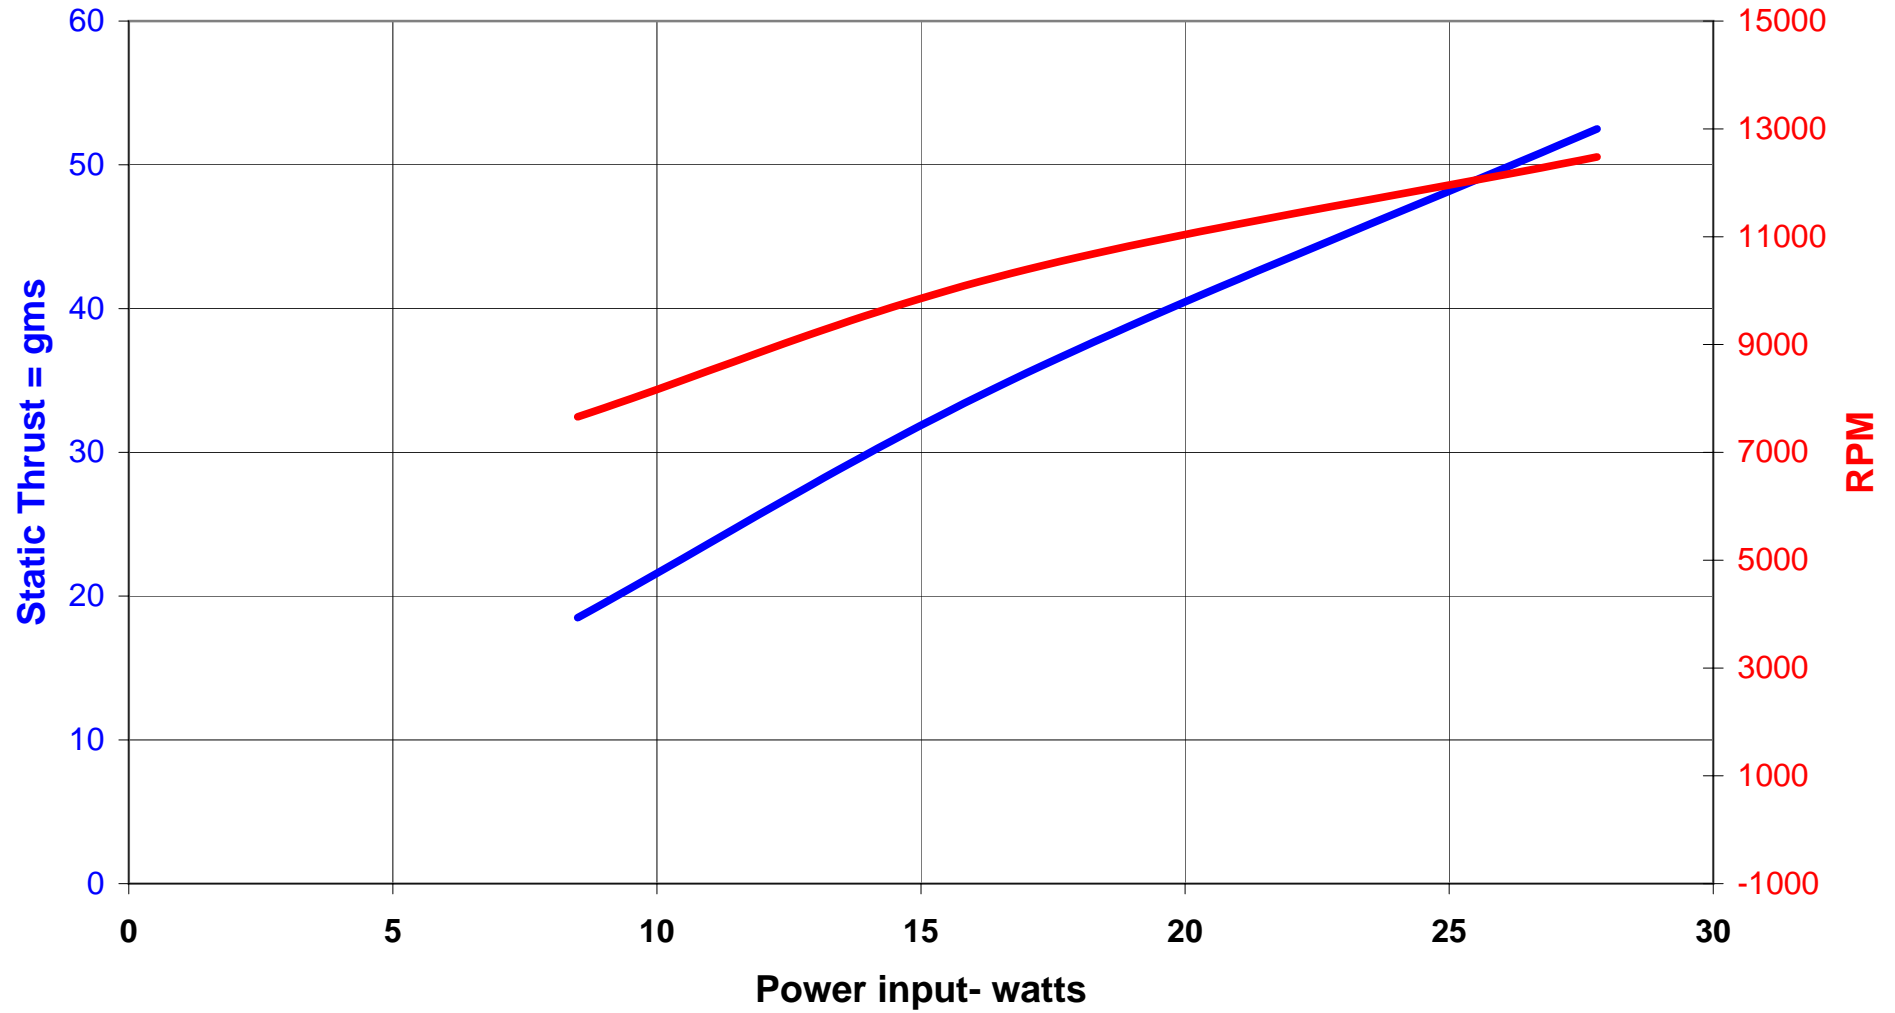

Graph 1 - Two and Three Blade Comparison

Graph 2 - Two and Three Blade Comparison

Graph 3 - Komodo KH2413-11 on GWS 12" x 4.7"

Graph 4 - Blue Arrow BL1209 on 3.5" x 1.5"

Graph 5 - Blue Arrow BL1230 on 4.5" x 2"

Make	Model	Kv	Diam. mm	0/all Length mm	Weight gms
Blue Arrow	BL1230	4200	12	38	13
Blue Arrow	BL 1209	2200	12	25	6
Komodo	KH2413-11	750	30	41	65